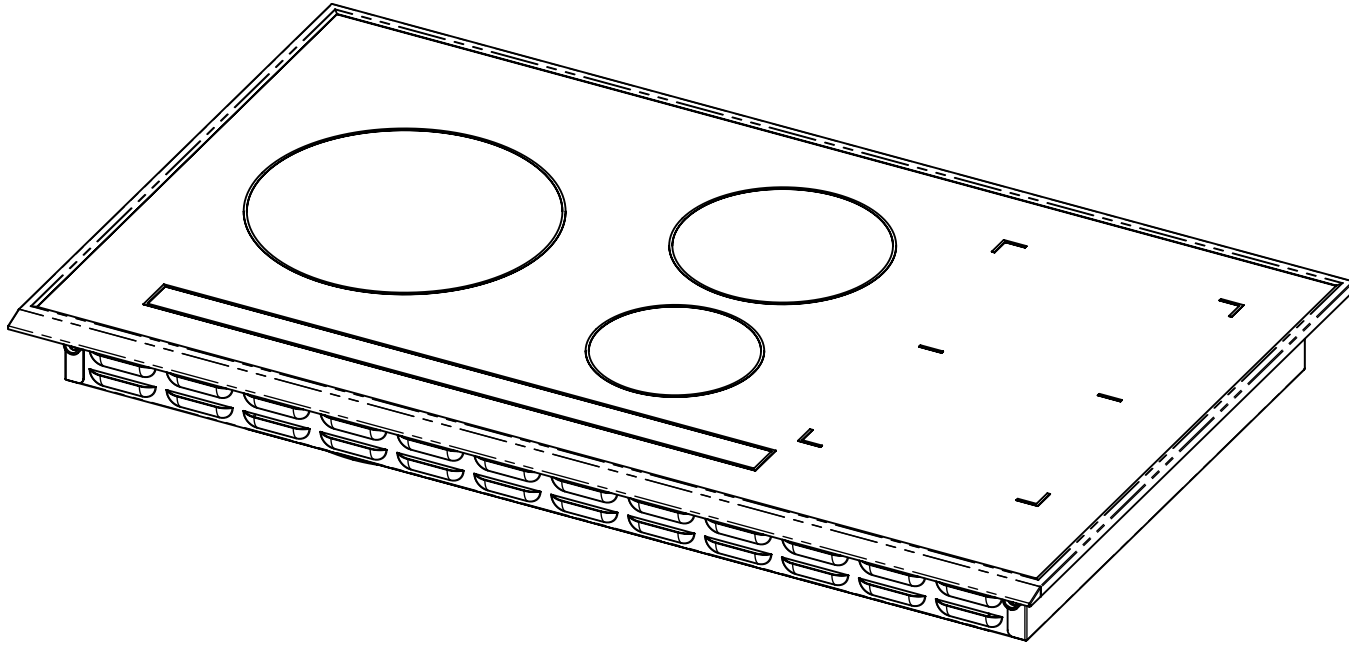

36" x 24" x 6" CKB

COLOR TABLE

KIC36-BK	COOKTOP, INDUCTION, 36" - BLACK
KIC36-MS	COOKTOP, INDUCTION, 36" - METALLIC SILVER

HESTAN

G9FJ 9 9 Z 7 C C ? H C D Z = B 8 | 7 H C B '
P P 9 ' * ! L L L

? 9 ' * ! L L ! G 9 F J 9 9

5
U P O O V / U E