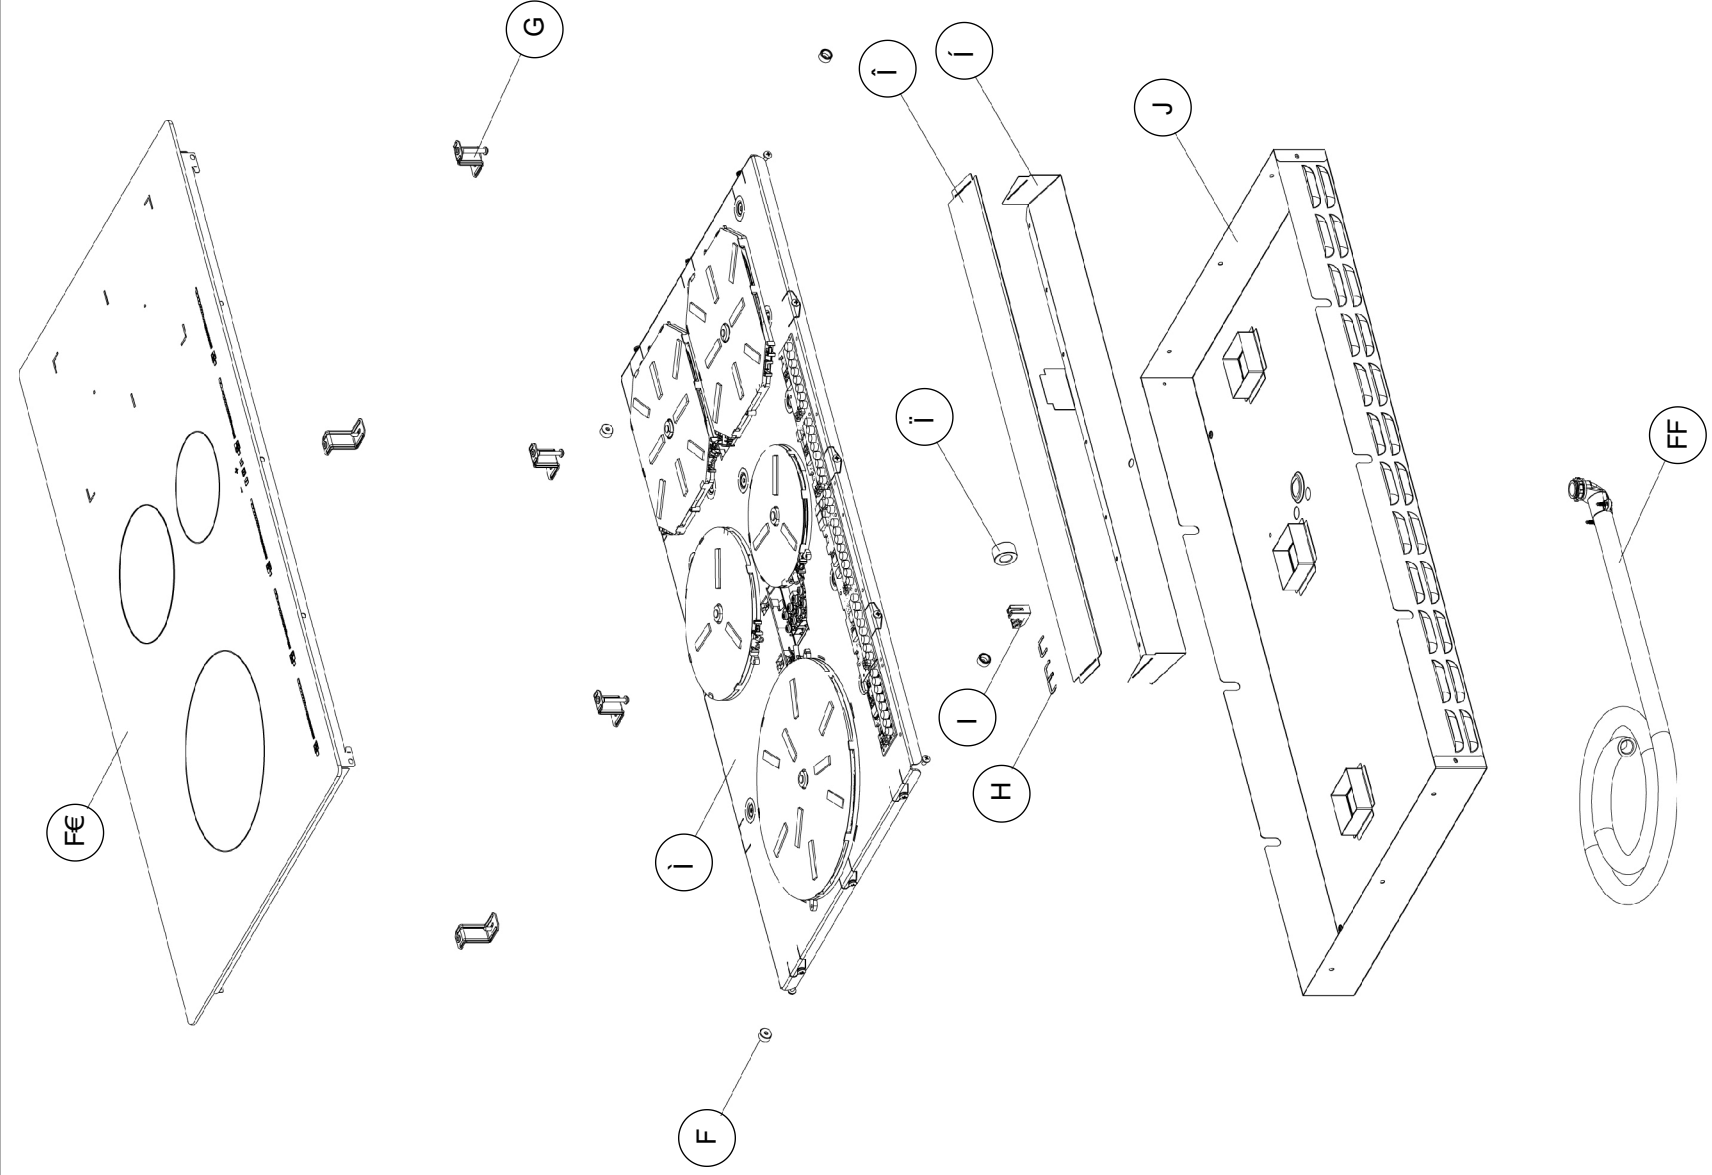

0000000000
G9FJ79Z7CC?HCDZ=B8I 7HCB'
FP7' *ILLK

0000000000
?7' *!LL!G9FJ79
0000000000
5
0000000000
FÁÚÓAG

BALLOON #	HESTAN P/N	DESCRIPTION	NOTES
1	025439	SPACER, CERAMIC COOKTOP, 30/36	
2	025440	COUNTERTOP BRACKET W/SCREW	
3	025450	TERMINAL BLOCK JUMPER, BASIC1/G5 EGO	
4	025451	CABLE CLIP, TERMINAL BLOCK, INDUCTION	
5	025452	LOWER AIR CONVEYOR, VCR 36"IND.G5	
6	025453	UPPER AIR CONVEYOR, VCR 36"IND.G5	
7	025454	TOROID, T106-26B	
8	025455	INDUCTION MODULE, 36" SLIDER, 11040W MOD.508 EGO	
9	025456	BOTTOM, VCR TC36" IND.G5 SLIDER C.F.	
10	025457	GLASS CERAMIC WITH FRAME, 36", HESTAN	SPECIFY COLOR
11	025458	SUPPLY WIRING w/ CONDUIT, IND. 36", 8+10+16AWG	

0000000000
G9FJ79ž7CC?HCDž=B8I 7HCB'
fp 7' * !LLŁ

0000000000
? 7' * !LL!G9FJ79

0000000000
5
0000000000
GAUAG