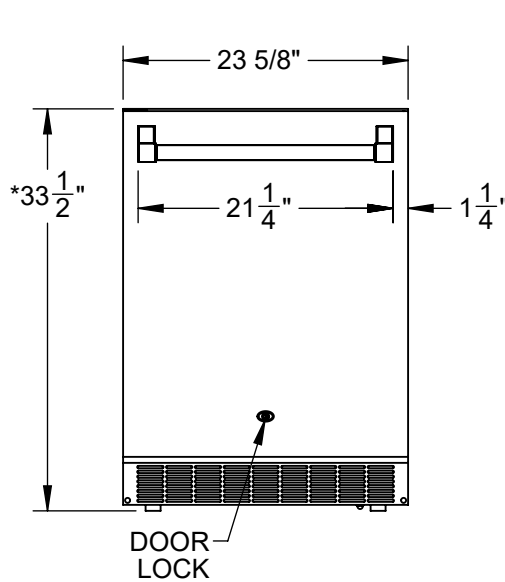

**ERS24: OUTDOOR REFRIGERATOR, SOLID DOOR,
WITH LOCK, REVERSIBLE DOOR, 24"**

**CUTOUT DIMENSIONS:
34" H - 24" W - 23" D
* see note below**

*- Leg levelers can add 3/4" to these dimensions when fully extended