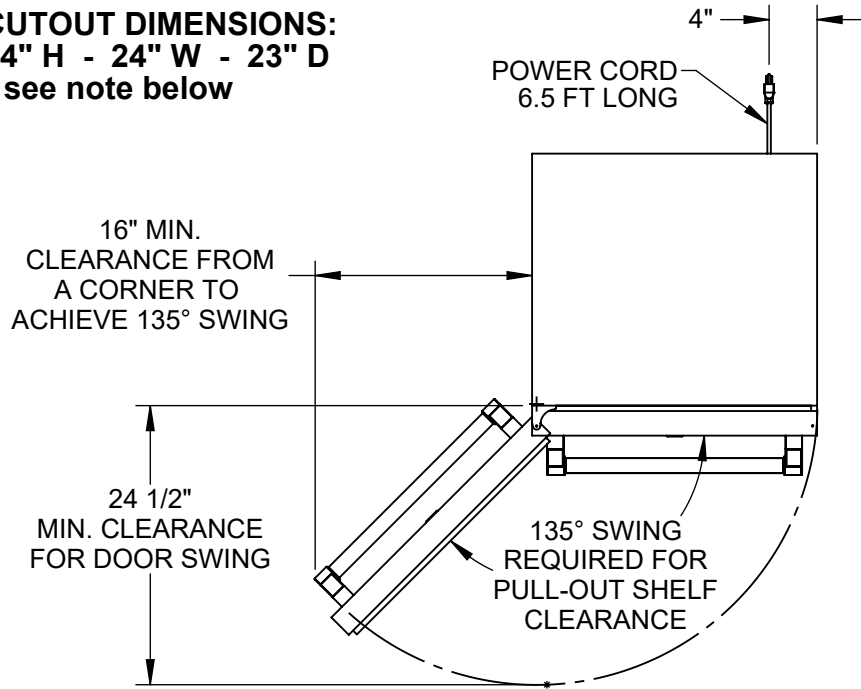

**ERS24: OUTDOOR REFRIGERATOR, SOLID DOOR,
WITH LOCK, REVERSIBLE DOOR, 24"**

**CUTOUT DIMENSIONS:
34" H - 24" W - 23" D
* see note below**

*- Leg levelers can add 3/4" to these dimensions when fully extended