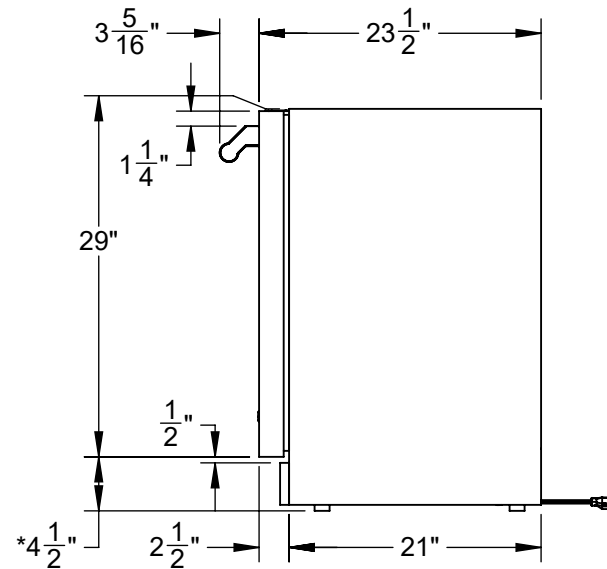

**ERS24: OUTDOOR REFRIGERATOR, SOLID DOOR,
WITH LOCK, REVERSIBLE DOOR, 24"**

**CUTOUT DIMENSIONS:
34" H - 24" W - 23" D
* see note below**

*- Leg levelers can add 3/4" to these dimensions when fully extended