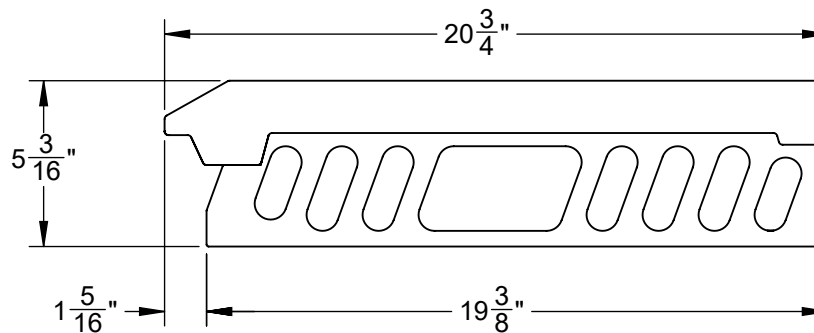

AGGPPB: GRIDDLE PLATE ACCESSORY FOR POWER BURNER

COOKING AREA: 302 in²

TEFLON-COATED
REMOVABLE
GREASE TRAY

19"

18 ³/₈"

20 ³/₄"

5 ³/₁₆"

1 ⁵/₁₆"

19 ³/₈"