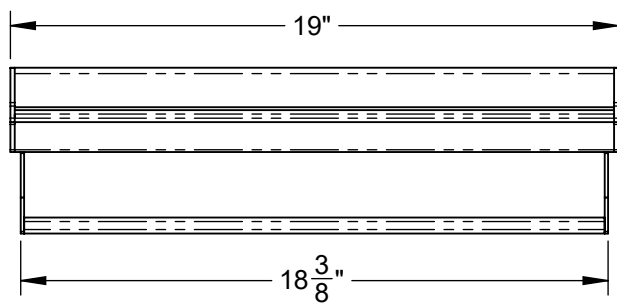

AGGPPB: GRIDDLE PLATE ACCESSORY FOR POWER BURNER

COOKING AREA: 302 in²

TEFLON-COATED
REMOVABLE
GREASE TRAY

19"

18 ³/₈"

20 ³/₄"

5 ³/₁₆"

1 ⁵/₁₆"

19 ³/₈"