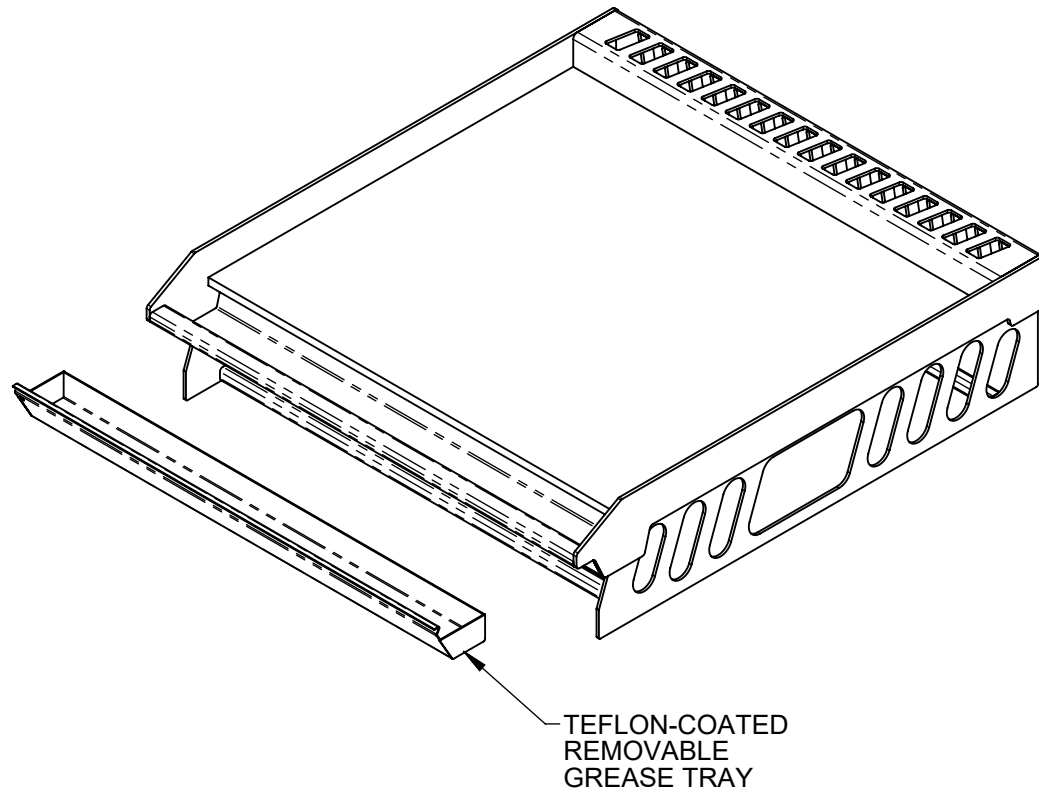

AGGPPB: GRIDDLE PLATE ACCESSORY FOR POWER BURNER

COOKING AREA: 302 in²

TEFLON-COATED
REMOVABLE
GREASE TRAY

19"

18 ³/₈"

20 ³/₄"

5 ³/₁₆"

1 ⁵/₁₆"

19 ³/₈"