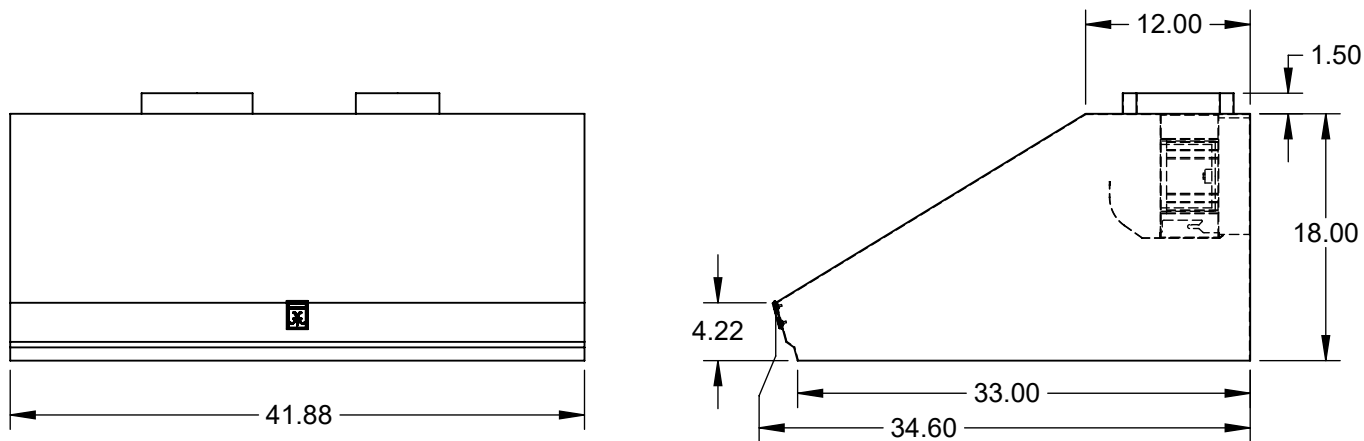

GVP42: 42" OUTDOOR VENTILATION HOOD, PRO CANOPY, 900 CFM

*** ALL DIMENSIONS SHOWN FOR REFERENCE ONLY ***

SPECIFICATIONS:

WEIGHT: 80 LBS.
VOLTAGE: 120V - 60Hz
CURRENT: 6.0A
CFM (EQUIV. CFM): 900 (1350)
NOISE: 6.3 Sones
OF LIGHTS: 3