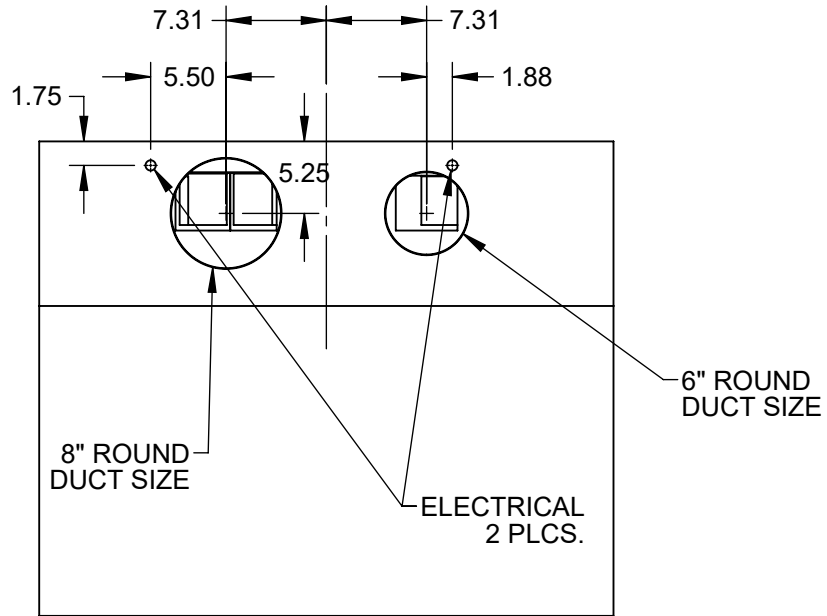

GVP42: 42" OUTDOOR VENTILATION HOOD, PRO CANOPY, 900 CFM

*** ALL DIMENSIONS SHOWN FOR REFERENCE ONLY ***

SPECIFICATIONS:

WEIGHT: 80 LBS.
VOLTAGE: 120V - 60Hz
CURRENT: 6.0A
CFM (EQUIV. CFM): 900 (1350)
NOISE: 6.3 Sones
OF LIGHTS: 3