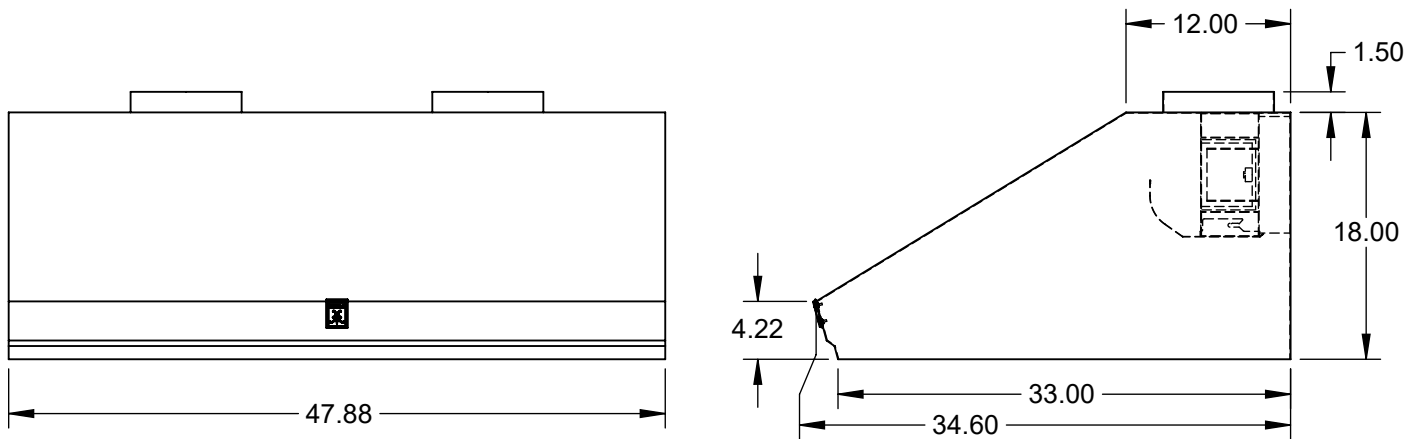

GVP48: 48" OUTDOOR VENTILATION HOOD, PRO CANOPY, 1200 CFM

*** ALL DIMENSIONS SHOWN FOR REFERENCE ONLY ***

SPECIFICATIONS:

- WEIGHT: 95 LBS.
- VOLTAGE: 120V - 60Hz
- CURRENT: 7.5A
- CFM (EQUIV. CFM): 1200 (1800)
- NOISE: 6.6 Sones
- # OF LIGHTS: 3