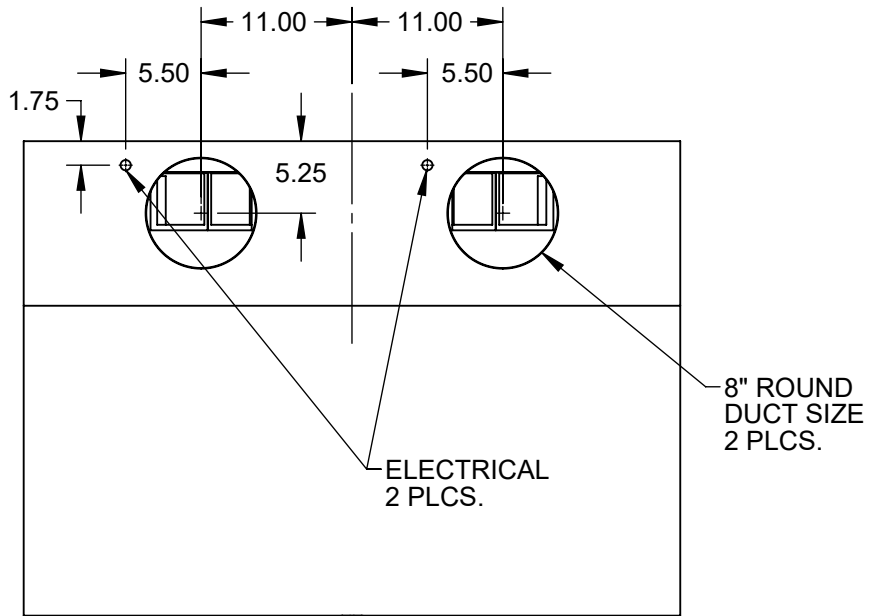

GVP48: 48" OUTDOOR VENTILATION HOOD, PRO CANOPY, 1200 CFM

*** ALL DIMENSIONS SHOWN FOR REFERENCE ONLY ***

SPECIFICATIONS:

- WEIGHT: 95 LBS.
- VOLTAGE: 120V - 60Hz
- CURRENT: 7.5A
- CFM (EQUIV. CFM): 1200 (1800)
- NOISE: 6.6 Sones
- # OF LIGHTS: 3