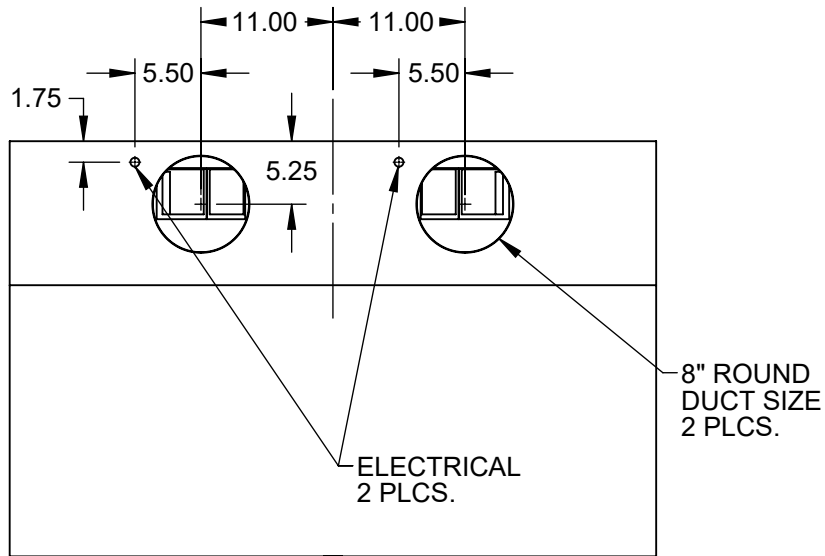

# GVP54: 54" OUTDOOR VENTILATION HOOD, PRO CANOPY, 1200 CFM

\*\*\* ALL DIMENSIONS SHOWN FOR REFERENCE ONLY \*\*\*

## SPECIFICATIONS:

WEIGHT: 105 LBS.  
VOLTAGE: 120V - 60Hz  
CURRENT: 7.5A  
CFM (EQUIV. CFM): 1200 (1800)  
NOISE: 6.6 Sones  
# OF LIGHTS: 4