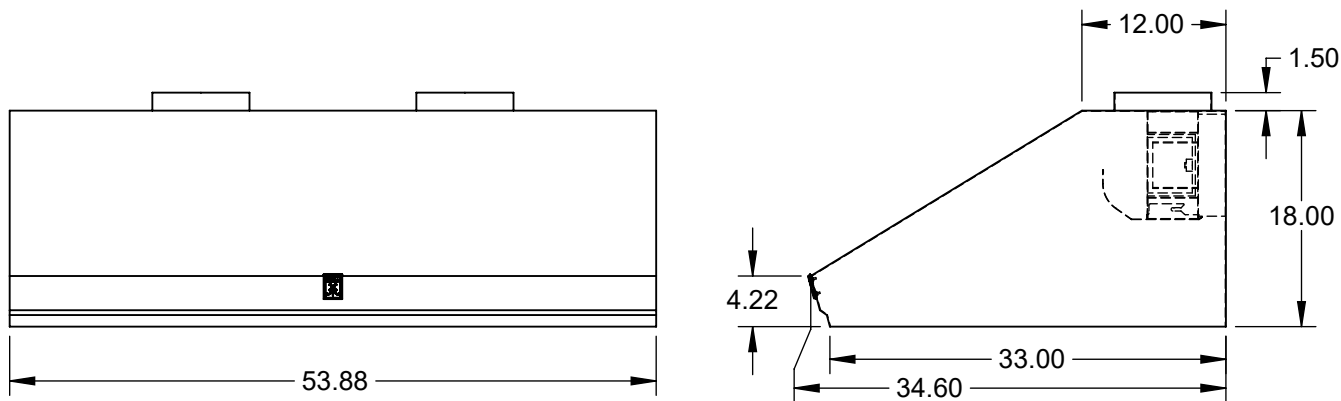

# GVP54: 54" OUTDOOR VENTILATION HOOD, PRO CANOPY, 1200 CFM

\*\*\* ALL DIMENSIONS SHOWN FOR REFERENCE ONLY \*\*\*

## SPECIFICATIONS:

WEIGHT: 105 LBS.  
VOLTAGE: 120V - 60Hz  
CURRENT: 7.5A  
CFM (EQUIV. CFM): 1200 (1800)  
NOISE: 6.6 Sones  
# OF LIGHTS: 4