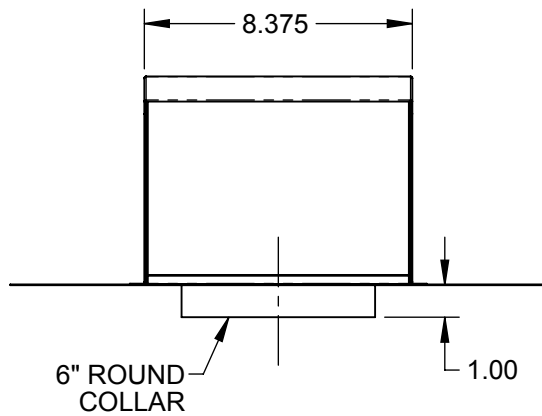

AKVRC6HP: ROOF CAP, VENTILATION, MIN. 4/12 PITCH, 6"

TOP VIEW

TYPICAL ROOF PITCHES

NOTE: THIS ROOF CAP IS MEANT FOR INSTALLATION ON A MINIMUM 4/12 ROOF PITCH. CUSTOMER SHOULD CONSULT THEIR ROOFING CONTRACTOR FOR INFORMATION, AND PROPER INSTALLATION.