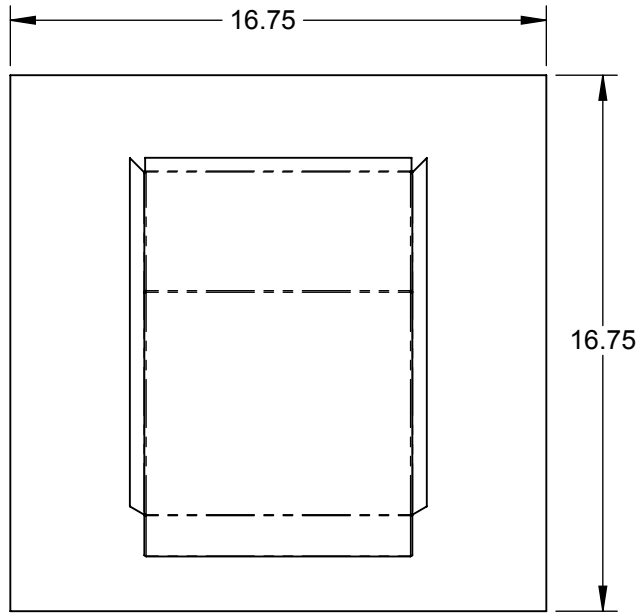

AKVRC6HP: ROOF CAP, VENTILATION, MIN. 4/12 PITCH, 6"

TOP VIEW

TYPICAL ROOF PITCHES

NOTE: THIS ROOF CAP IS MEANT FOR INSTALLATION ON A MINIMUM 4/12 ROOF PITCH. CUSTOMER SHOULD CONSULT THEIR ROOFING CONTRACTOR FOR INFORMATION, AND PROPER INSTALLATION.