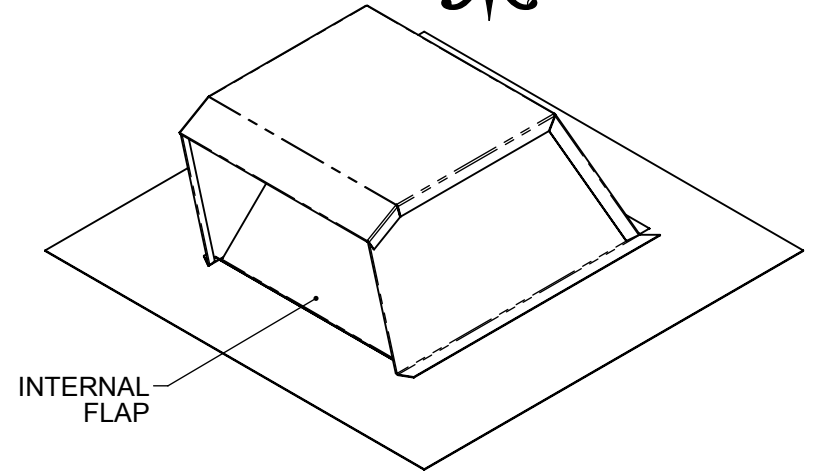

AKVRC6HP: ROOF CAP, VENTILATION, MIN. 4/12 PITCH, 6"

TOP VIEW

TYPICAL ROOF PITCHES

NOTE: THIS ROOF CAP IS MEANT FOR INSTALLATION ON A MINIMUM 4/12 ROOF PITCH. CUSTOMER SHOULD CONSULT THEIR ROOFING CONTRACTOR FOR INFORMATION, AND PROPER INSTALLATION.