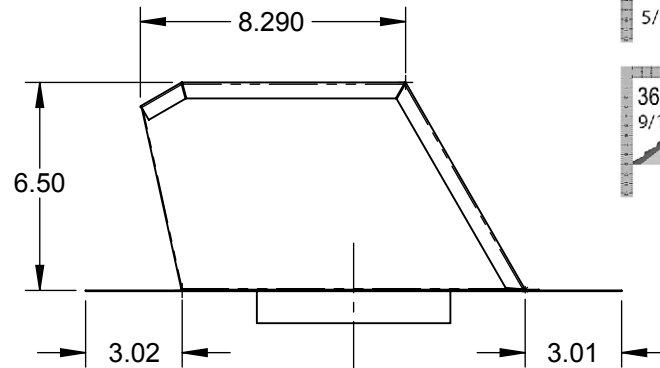

AKVRC6HP: ROOF CAP, VENTILATION, MIN. 4/12 PITCH, 6"

TOP VIEW

TYPICAL ROOF PITCHES

NOTE: THIS ROOF CAP IS MEANT FOR INSTALLATION ON A MINIMUM 4/12 ROOF PITCH. CUSTOMER SHOULD CONSULT THEIR ROOFING CONTRACTOR FOR INFORMATION, AND PROPER INSTALLATION.