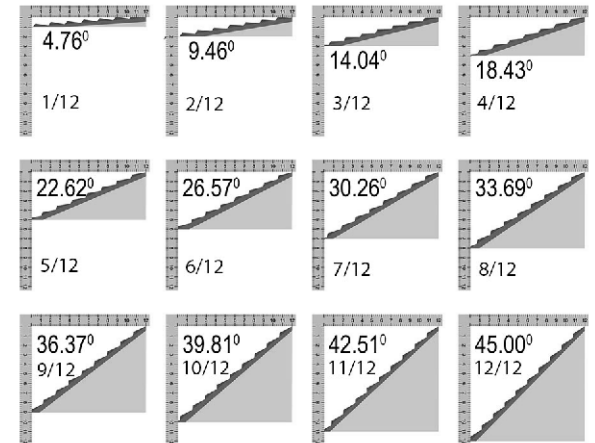

AKVRC6HP: ROOF CAP, VENTILATION, MIN. 4/12 PITCH, 6"

TOP VIEW

TYPICAL ROOF PITCHES

NOTE: THIS ROOF CAP IS MEANT FOR INSTALLATION ON A MINIMUM 4/12 ROOF PITCH. CUSTOMER SHOULD CONSULT THEIR ROOFING CONTRACTOR FOR INFORMATION, AND PROPER INSTALLATION.