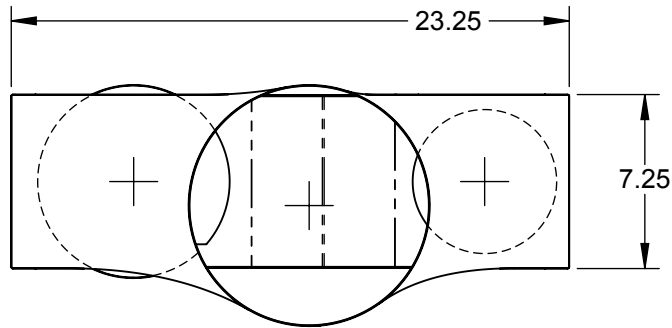

AKVT6810: TRANSITION, VENTILATION, 6" & 8" - 10"

TOP VIEW

NOTES:

THIS ITEM IS INCLUDED WITH KVC42.