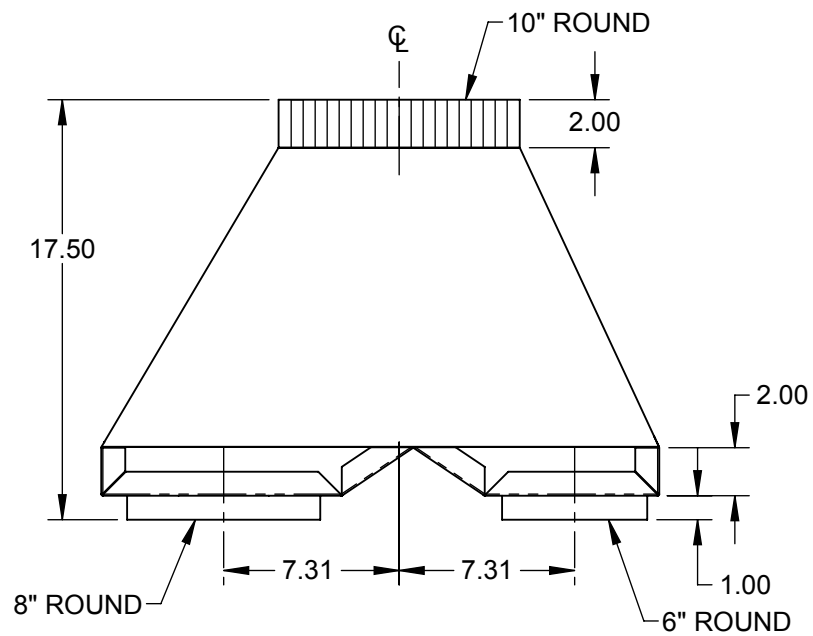

AKVT6810: TRANSITION, VENTILATION, 6" & 8" - 10"

TOP VIEW

NOTES:

THIS ITEM IS INCLUDED WITH KVC42.