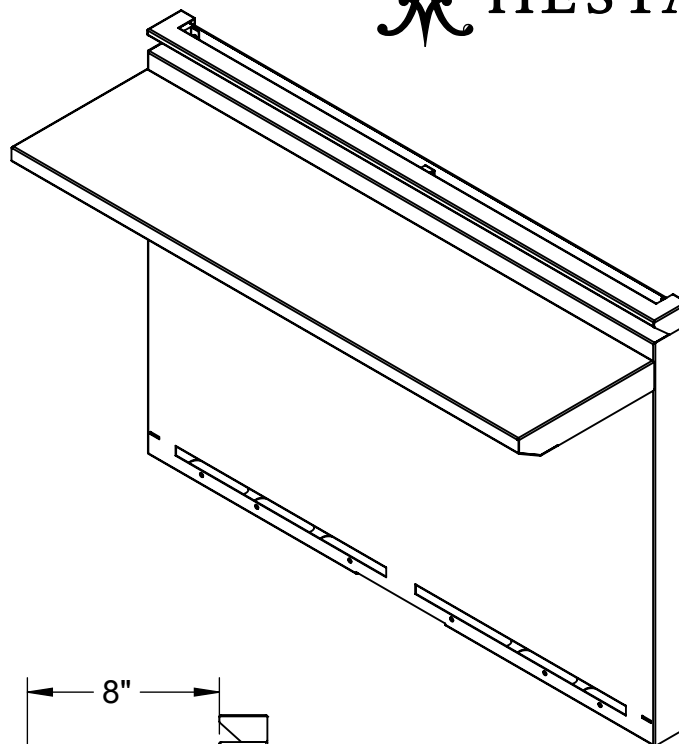

KBHGS30: 30" HIGH SHELF BACKGUARD

FRONT VIEW