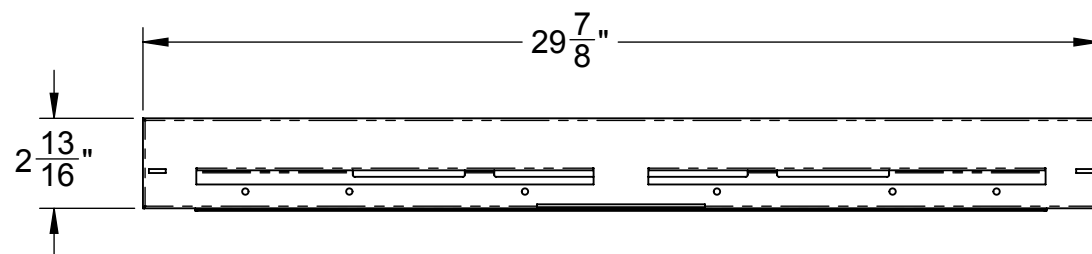

KBGIT30: 30" ISLAND TRIM BACKGUARD

FRONT VIEW