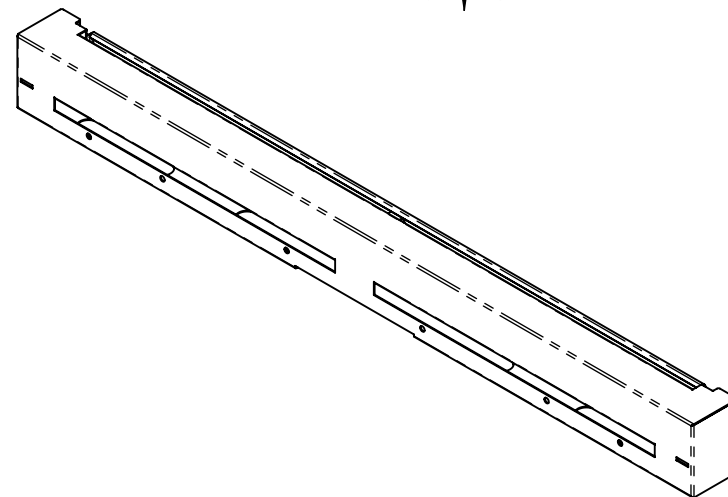

KBGIT30: 30" ISLAND TRIM BACKGUARD

FRONT VIEW