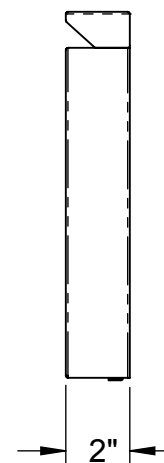

KBGLB30: 30" LOW BACK BACKGUARD

 HESTAN

**FRONT VIEW**

Last Revised: 7/17/20