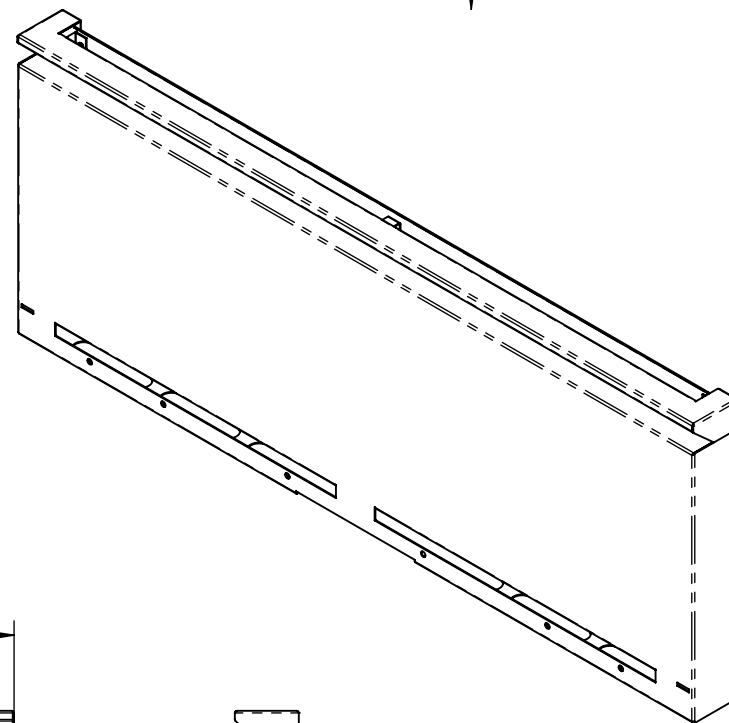

KBGLB30: 30" LOW BACK BACKGUARD

 HESTAN

**FRONT VIEW**

Last Revised: 7/17/20