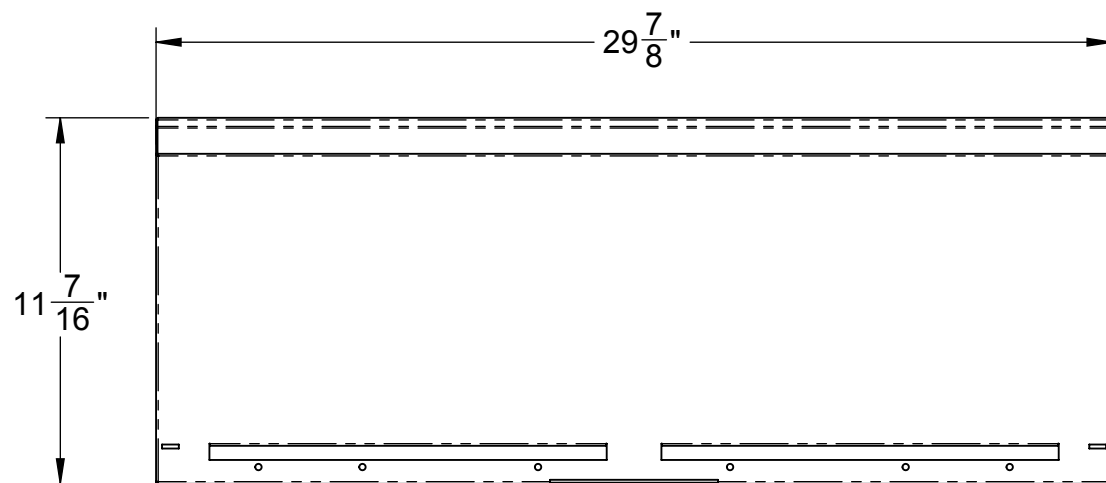

KBGLB30: 30" LOW BACK BACKGUARD

 HESTAN

**FRONT VIEW**

Last Revised: 7/17/20