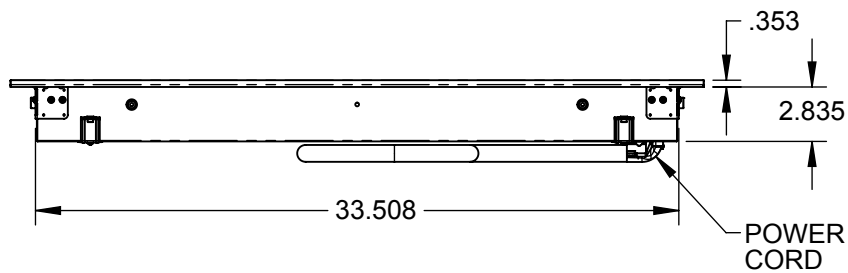

# KEC36: 36" RADIANT COOKTOP

Element Locations	Size	Power
Front Left Zone	7"	1800W
Bridge Element		800W
Rear Left Zone	7"	1800W
Central Zone	9" / 7" / 5"	2500W / 1600W / 800W
Rear Right Zone	7"	1800W
Front Right Zone	6"	1200W

### SPECIFICATIONS:

POWER: 9900 kW AT 240V - 60Hz (41.3A)  
 POWER: 7436 kW AT 208V - 60Hz (35.8A)

WEIGHT: 43 LBS.  
 CUTOUT DIMS: 34-1/16"W X 19-1/4"D X 3-1/4"H