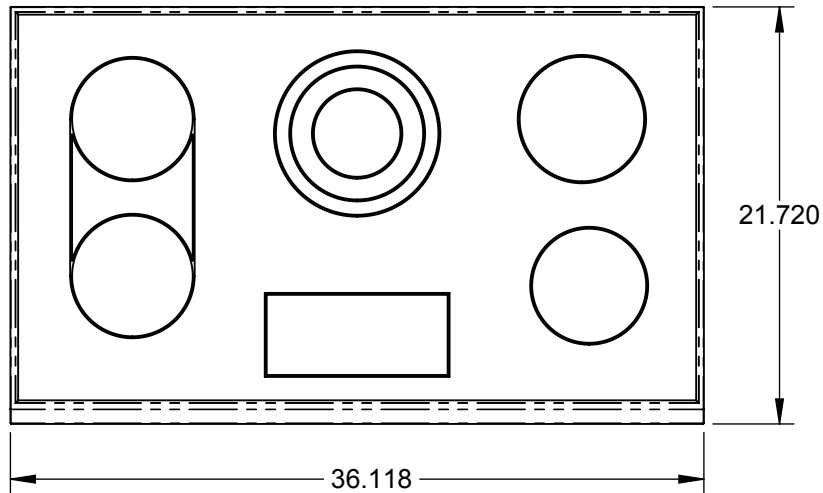

# KEC36: 36" RADIANT COOKTOP

Element Locations	Size	Power
Front Left Zone	7"	1800W
Bridge Element		800W
Rear Left Zone	7"	1800W
Central Zone	9" / 7" / 5"	2500W / 1600W / 800W
Rear Right Zone	7"	1800W
Front Right Zone	6"	1200W

### SPECIFICATIONS:

POWER: 9900 kW AT 240V - 60Hz (41.3A)  
 POWER: 7436 kW AT 208V - 60Hz (35.8A)

WEIGHT: 43 LBS.  
 CUTOUT DIMS: 34-1/16"W X 19-1/4"D X 3-1/4"H