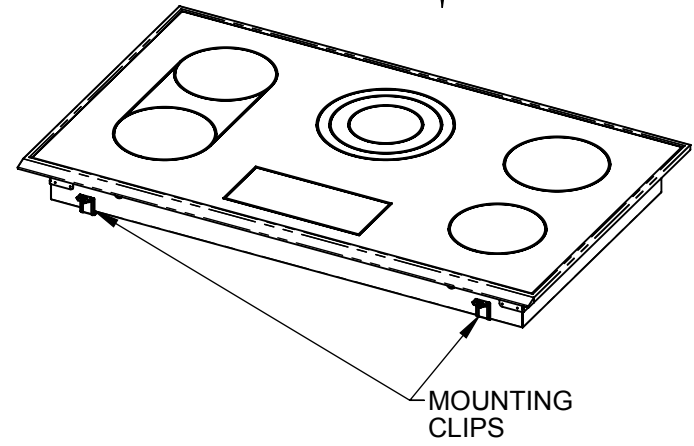

# KEC36: 36" RADIANT COOKTOP

Element Locations	Size	Power
Front Left Zone	7"	1800W
Bridge Element		800W
Rear Left Zone	7"	1800W
Central Zone	9" / 7" / 5"	2500W / 1600W / 800W
Rear Right Zone	7"	1800W
Front Right Zone	6"	1200W

### Control Features:

- Slide Touch Controls
- Sloped bar & digital display of Power Indication
- Low power scale for delicate cooking
- Command Lock
- Auto Fast-Boil Function
- Hot Surface Indication
- Residual Heat Indication
- Timer Functions
- Timer Display
- Acoustic Buzzer
- Failure Codes indication

### SPECIFICATIONS:

POWER: 9900 kW AT 240V - 60Hz (41.3A)  
 POWER: 7436 kW AT 208V - 60Hz (35.8A)

WEIGHT: 43 LBS.  
 CUTOUT DIMS: 34-1/16"W X 19-1/4"D X 3-1/4"H