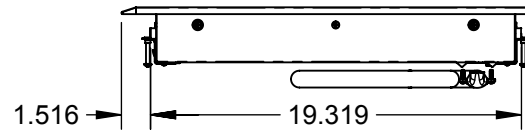

KIC30: 30" INDUCTION COOKTOP

Element Locations	Size	Power at Level 9	Booster
Front Left Zone	11"	2300W	3600W
Rear Center Zone	7"	1850W	3000W
Rear Right Zone	5-3/4"	1400W	2200W
Front Right Zone	7"	1850W	3000W

SPECIFICATIONS:

POWER: 7200 kW AT 240V - 60Hz (30A)
POWER: 6450 kW AT 208V - 60Hz (31A)

WEIGHT: 39 LBS.
CUTOUT DIMS: 28-3/4"W X 19-7/16"D X 3"H