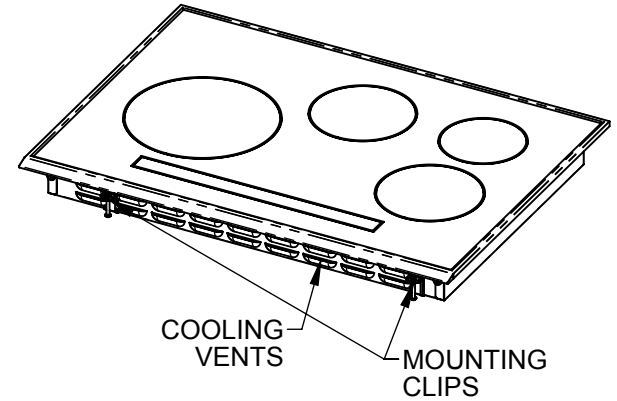

KIC30: 30" INDUCTION COOKTOP

Element Locations	Size	Power at Level 9	Booster
Front Left Zone	11"	2300W	3600W
Rear Center Zone	7"	1850W	3000W
Rear Right Zone	5-3/4"	1400W	2200W
Front Right Zone	7"	1850W	3000W

Special Features:

- Pan Detection System
- Cooling Fan System

Control Features:

- Power Levels: 1-9
- Warming Function (158°F / 70°C)
- Booster/Fast Boil (all zones)
- Auto-Boil & Reduce (all zones)
- Residual Heat Indication (all zones)
- Individual Timer for each Zone
- Child Lock
- Key Lock (LED)
- Pause/Recall (LED)
- General ON/OFF Key (LED)

SPECIFICATIONS:

POWER: 7200 kW AT 240V - 60Hz (30A)
POWER: 6450 kW AT 208V - 60Hz (31A)

WEIGHT: 39 LBS.
CUTOUT DIMS: 28-3/4"W X 19-7/16"D X 3"H