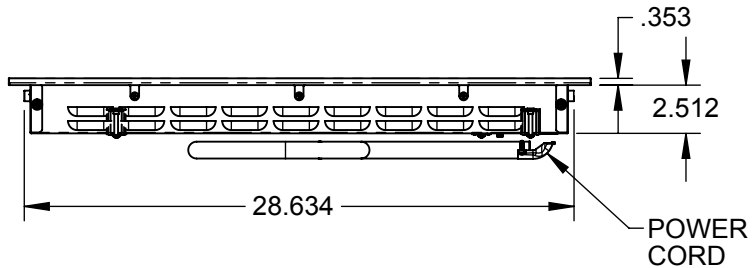

KIC30: 30" INDUCTION COOKTOP

Element Locations	Size	Power at Level 9	Booster
Front Left Zone	11"	2300W	3600W
Rear Center Zone	7"	1850W	3000W
Rear Right Zone	5-3/4"	1400W	2200W
Front Right Zone	7"	1850W	3000W

Special Features:

- Pan Detection System
- Cooling Fan System

Control Features:

- Power Levels: 1-9
- Warming Function (158°F / 70°C)
- Booster/Fast Boil (all zones)
- Auto-Boil & Reduce (all zones)
- Residual Heat Indication (all zones)
- Individual Timer for each Zone
- Child Lock
- Key Lock (LED)
- Pause/Recall (LED)
- General ON/OFF Key (LED)

SPECIFICATIONS:

POWER: 7200 kW AT 240V - 60Hz (30A)
POWER: 6450 kW AT 208V - 60Hz (31A)

WEIGHT: 39 LBS.
CUTOUT DIMS: 28-3/4"W X 19-7/16"D X 3"H