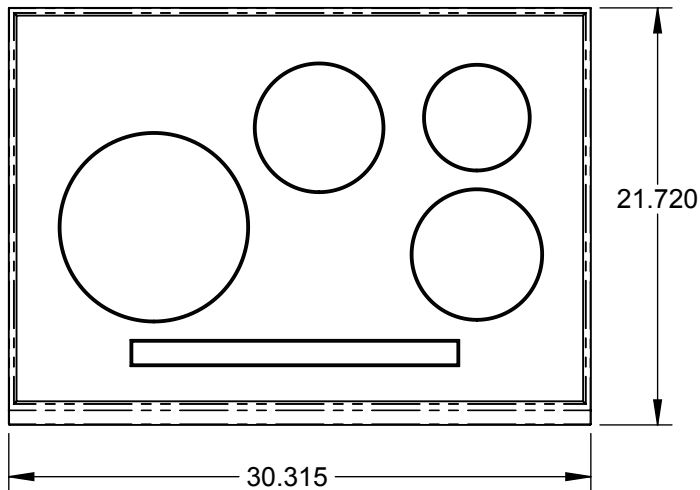

KIC30: 30" INDUCTION COOKTOP

Element Locations	Size	Power at Level 9	Booster
Front Left Zone	11"	2300W	3600W
Rear Center Zone	7"	1850W	3000W
Rear Right Zone	5-3/4"	1400W	2200W
Front Right Zone	7"	1850W	3000W

SPECIFICATIONS:

POWER: 7200 kW AT 240V - 60Hz (30A)
POWER: 6450 kW AT 208V - 60Hz (31A)

WEIGHT: 39 LBS.
CUTOUT DIMS: 28-3/4"W X 19-7/16"D X 3"H