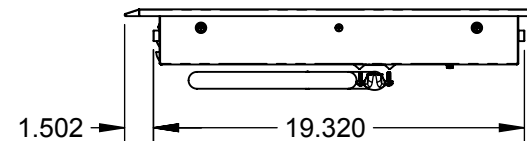

KIC36: 36" INDUCTION COOKTOP

Element Locations	Size	Power at Level 9	Booster
Left Zone	11"	2300W	3600W
Rear Center Zone	7"	1850W	3000W
Front Center Zone	5-3/4"	1400W	2200W
Rear Right Zone (octagonal)	7-1/2" x 8-1/2"	2000W	3600W
Front Right Zone (octagonal)	7-1/2" x 8-1/2"	2000W	3600W

COOLING VENTS
MOUNTING CLIPS

Special Features:

- Pan Detection System
- Bridge Double Zone
- Cooling Fan System

Control Features:

- Power Levels: 1-9
- Warming Function (158°F / 70°C)
- Booster/Fast Boil (all zones)
- Auto-Boil & Reduce (all zones)
- Residual Heat Indication (all zones)
- Individual Timer for each Zone
- Child Lock
- Key Lock (LED)
- Pause/Recall (LED)
- General ON/OFF Key (LED)

SPECIFICATIONS:

POWER: 10800 kW AT 240V - 60Hz (45A)
POWER: 9400 kW AT 208V - 60Hz (45A)

WEIGHT: 52 LBS.
CUTOUT DIMS: 34-5/8"W X 19-7/16"D X 3"H