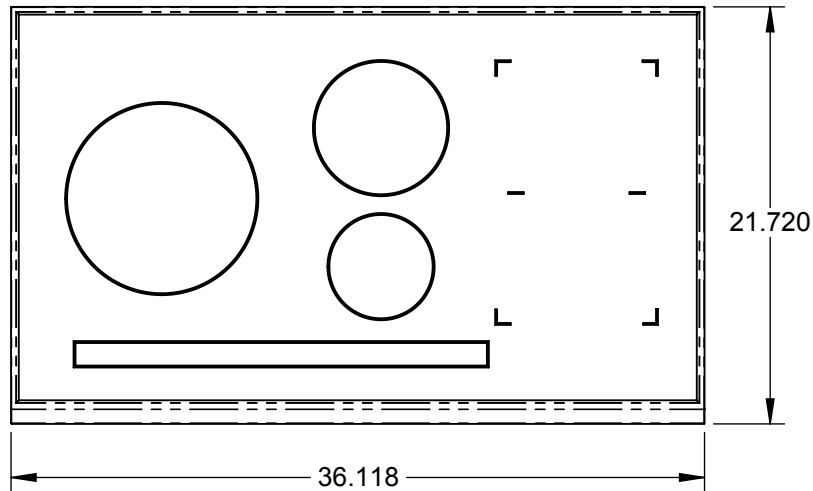

KIC36: 36" INDUCTION COOKTOP

Element Locations	Size	Power at Level 9	Booster
Left Zone	11"	2300W	3600W
Rear Center Zone	7"	1850W	3000W
Front Center Zone	5-3/4"	1400W	2200W
Rear Right Zone (octagonal)	7-1/2" x 8-1/2"	2000W	3600W
Front Right Zone (octagonal)	7-1/2" x 8-1/2"	2000W	3600W

COOLING VENTS
MOUNTING CLIPS

Special Features:

- Pan Detection System
- Bridge Double Zone
- Cooling Fan System

Control Features:

- Power Levels: 1-9
- Warming Function (158°F / 70°C)
- Booster/Fast Boil (all zones)
- Auto-Boil & Reduce (all zones)
- Residual Heat Indication (all zones)
- Individual Timer for each Zone
- Child Lock
- Key Lock (LED)
- Pause/Recall (LED)
- General ON/OFF Key (LED)

SPECIFICATIONS:

POWER: 10800 kW AT 240V - 60Hz (45A)
POWER: 9400 kW AT 208V - 60Hz (45A)

WEIGHT: 52 LBS.
CUTOUT DIMS: 34-5/8"W X 19-7/16"D X 3"H