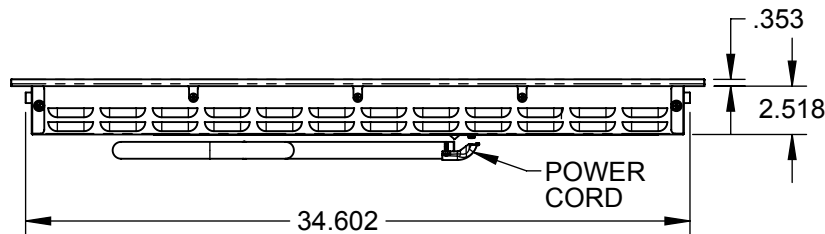

KIC36: 36" INDUCTION COOKTOP

Element Locations	Size	Power at Level 9	Booster
Left Zone	11"	2300W	3600W
Rear Center Zone	7"	1850W	3000W
Front Center Zone	5-3/4"	1400W	2200W
Rear Right Zone (octagonal)	7-1/2" x 8-1/2"	2000W	3600W
Front Right Zone (octagonal)	7-1/2" x 8-1/2"	2000W	3600W

COOLING VENTS
MOUNTING CLIPS

Special Features:

- Pan Detection System
- Bridge Double Zone
- Cooling Fan System

Control Features:

- Power Levels: 1-9
- Warming Function (158°F / 70°C)
- Booster/Fast Boil (all zones)
- Auto-Boil & Reduce (all zones)
- Residual Heat Indication (all zones)
- Individual Timer for each Zone
- Child Lock
- Key Lock (LED)
- Pause/Recall (LED)
- General ON/OFF Key (LED)

SPECIFICATIONS:

POWER: 10800 kW AT 240V - 60Hz (45A)
POWER: 9400 kW AT 208V - 60Hz (45A)

WEIGHT: 52 LBS.
CUTOUT DIMS: 34-5/8"W X 19-7/16"D X 3"H