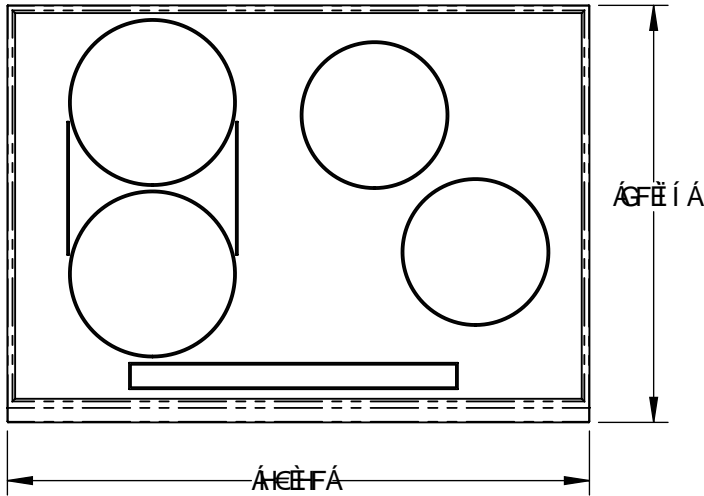

SOÜHEÄÄUT ÖÜVÄ ÖWÖVOI PÄÖUUSVUÚ

Element Locations	Size	Power at Level 9	Booster / Double Booster
Left Front Zone	8-1/2"	2300W	3000/3700W
Left Rear Zone	8-1/2"	2300W	3000/3700W
Right Front Zone	7-1/2"	1850W	2300/3000W
Right Rear Zone	7-1/2"	1850W	2300/3000W