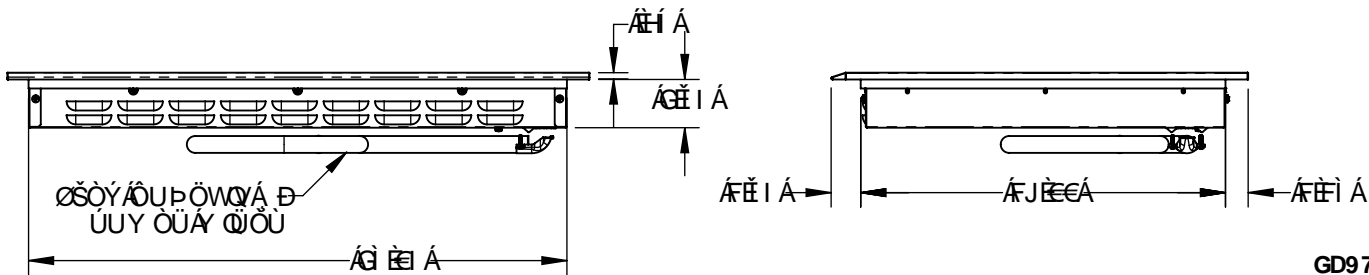

7 cblfc YUH fYg.
ÄU | ^! Á^c^ | KÄEÄ Ä/Ö | •c! Ä/Ö | ^! Ä/Ö | •c!
ÄQ ä^ | ^) ä^) cVä ^! •Ä | Ä & ÖZ |) ^
ÄQ ä^ | ^) ä^) cO * Äq ^!
ÄQ | •c!
ÄQ | ä^ ÄQ | •c!
ÄU cæc | ÄQ | •c! • ÄQ cææ& | Äæ | •D
ÄS | & ä * Ä' & cä |
ÄU æ * ^ ÄU ^ & cä |
ÄCE d { æ^ ä ÄQ | [\ ä * KÄ Y æ | Ä cæ ÄGFF > ÖD
ÄCE d { æ^ ä ÄQ | [\ ä * KÄ S^ ^) Ä æ | Ä QIF I > ÖD
ÄCE d { æ^ ä ÄQ | [\ ä * KÄ Uä { ^! Ä QGEE > ÖD
ÄQ | ä * ^ ÄZ |) ^
ÄQ ^ { | Ä | ä ^
ÄU ^ • ä ^ Ä P ^ æ Q ä ä cæä |
ÄU c^ | Ä | Ä Q ä ä cæä |
ÄV ä ^ Ä ä ä cæä | ÄU ^ c^ | Ä æ & | ä ä * Ä | Ä ^ & S | [\ ä * Ä c^ |
ÄS |) * | ä ÄU | (c^ & ä | ÄQ | [ä * Ä æ * Ä | Ä | ^ & d |) & D