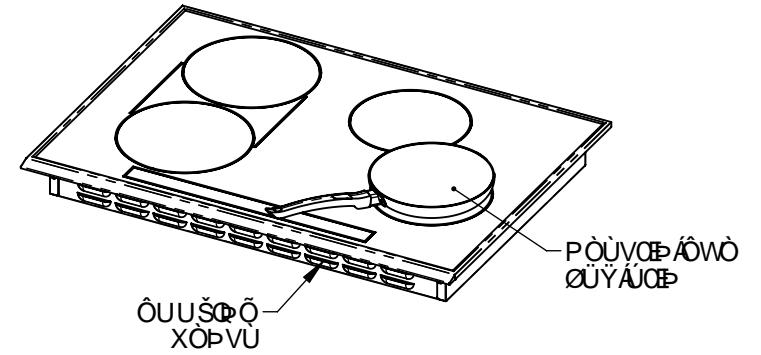

SOÜHEÄÄUT ÖÜVÄ ÖWÖVOI PÄÖUUSVUÚ

Element Locations	Size	Power at Level 9	Booster / Double Booster
Left Front Zone	8-1/2"	2300W	3000/3700W
Left Rear Zone	8-1/2"	2300W	3000/3700W
Right Front Zone	7-1/2"	1850W	2300/3000W
Right Rear Zone	7-1/2"	1850W	2300/3000W