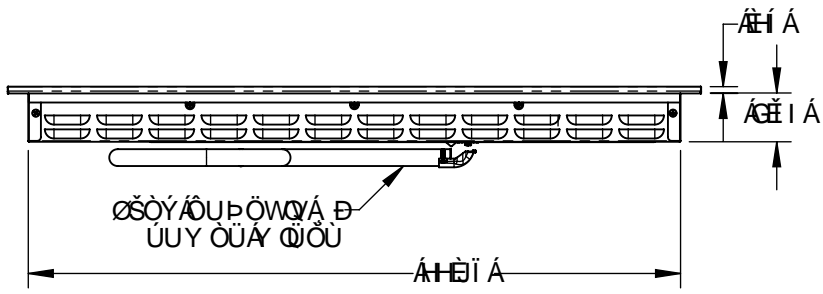

Še ǪŪ ĤĀ ĀŪT ǪŪVǪ ŐWŌVǪ PǪŪUSVŪŪ

Element Locations	Size	Power at Level 9	Booster / Double Booster
Left Zone	11"	2300W	3000/3700W
Rear Center Zone	5-3/4"	1400W	1850/2200W
Front Center Zone	7"	1850W	2300/3000W
Rear Right Zone	8-1/2"	2300W	3000/3700W
Front Right Zone	8-1/2"	2300W	3000/3700W