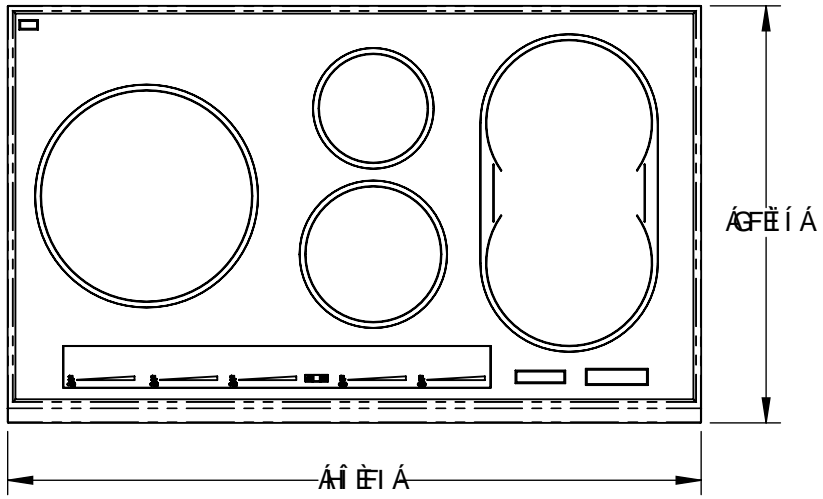

Še ǪŪ ĤĀ ĀŪT ǪŪVǪ ŐWŌVǪ PǪŪUSVŪŪ

Element Locations	Size	Power at Level 9	Booster / Double Booster
Left Zone	11"	2300W	3000/3700W
Rear Center Zone	5-3/4"	1400W	1850/2200W
Front Center Zone	7"	1850W	2300/3000W
Rear Right Zone	8-1/2"	2300W	3000/3700W
Front Right Zone	8-1/2"	2300W	3000/3700W