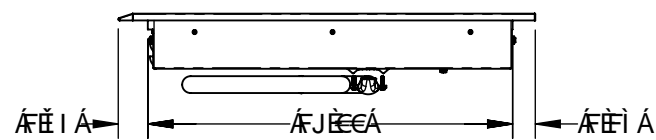

Še ǪŪ ĤĀ ĀŪT ǪŪVǪ ŐWŌVǪ PǪŪUSVŪŪ

Element Locations	Size	Power at Level 9	Booster / Double Booster
Left Zone	11"	2300W	3000/3700W
Rear Center Zone	5-3/4"	1400W	1850/2200W
Front Center Zone	7"	1850W	2300/3000W
Rear Right Zone	8-1/2"	2300W	3000/3700W
Front Right Zone	8-1/2"	2300W	3000/3700W