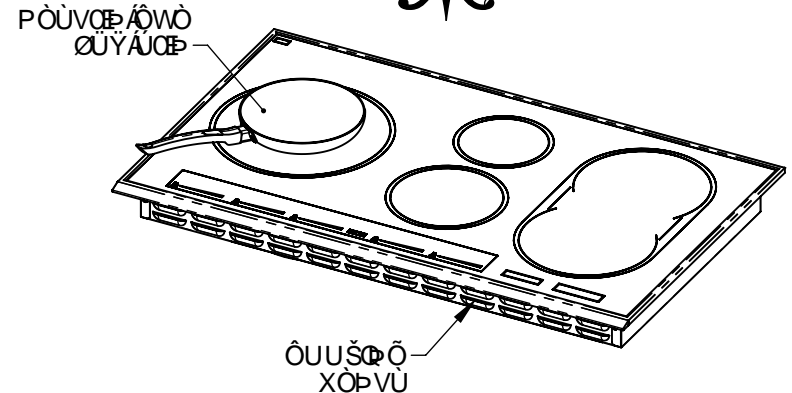

Še ǪŪ ĤĀ ĀŪT ǪŪVǪ ŐWŌVǪ PǪŪUSVŪŪ

Element Locations	Size	Power at Level 9	Booster / Double Booster
Left Zone	11"	2300W	3000/3700W
Rear Center Zone	5-3/4"	1400W	1850/2200W
Front Center Zone	7"	1850W	2300/3000W
Rear Right Zone	8-1/2"	2300W	3000/3700W
Front Right Zone	8-1/2"	2300W	3000/3700W