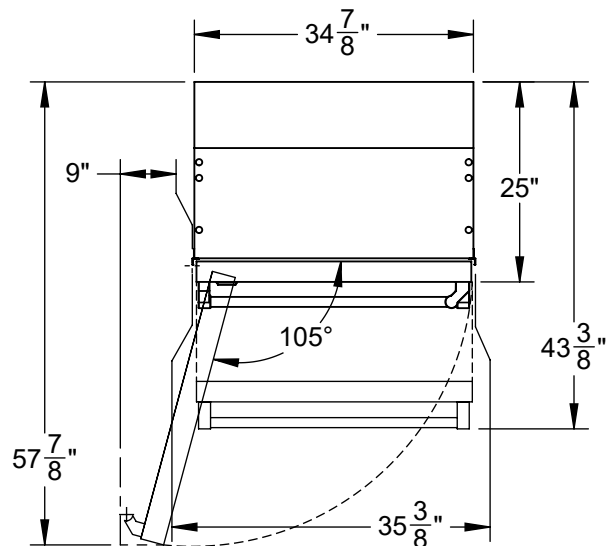

KRBL36: 36" REFRIGERATOR, BOTTOM MOUNT, BOTTOM COMPRESSOR, LEFT HINGED

NOTE: A 90° DOOR OPENING IS SUFFICIENT TO ALLOW FULL EXTRACTION OF THE INNER DRAWERS, EVEN IF THE APPLIANCE IS DIRECTLY ADJACENT TO A WALL. HOWEVER IF 105° OPENING IS DESIRED, THEN POSITION APPLIANCE AT 9" DISTANCE SHOWN.

CUTOUT REQUIREMENTS:
35-1/2"W X 84H X 25D

SPECIFICATIONS:

FRIDGE CAPACITY: 14.7 FT³
 FREEZER CAPACITY: 3.8 FT³
 BOTTLE CAPACITY: n/a
 VOLTAGE: 115V - 60Hz
 CURRENT: 4.8A
 ENERGY USE: 580 kWh/yr
 REFRIGERANT: R134a
 FRIDGE GAS FILL: 4.6 oz
 FREEZER GAS FILL: 4.2 oz
 WEIGHT: 540 LBS.