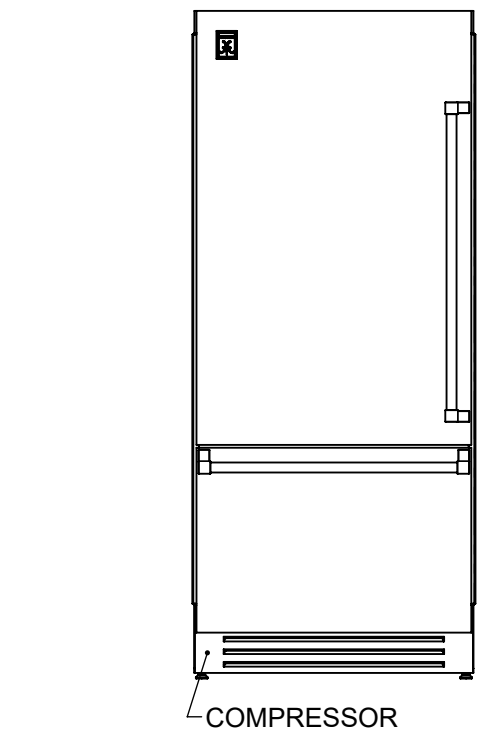

KRBL36: 36" REFRIGERATOR, BOTTOM MOUNT, BOTTOM COMPRESSOR, LEFT HINGED

NOTE: A 90° DOOR OPENING IS SUFFICIENT TO ALLOW FULL EXTRACTION OF THE INNER DRAWERS, EVEN IF THE APPLIANCE IS DIRECTLY ADJACENT TO A WALL. HOWEVER IF 105° OPENING IS DESIRED, THEN POSITION APPLIANCE AT 9" DISTANCE SHOWN.

CUTOUT REQUIREMENTS:
35-1/2"W X 84H X 25D

SPECIFICATIONS:

FRIDGE CAPACITY: 14.7 FT³
 FREEZER CAPACITY: 3.8 FT³
 BOTTLE CAPACITY: n/a
 VOLTAGE: 115V - 60Hz
 CURRENT: 4.8A
 ENERGY USE: 580 kWh/yr
 REFRIGERANT: R134a
 FRIDGE GAS FILL: 4.6 oz
 FREEZER GAS FILL: 4.2 oz
 WEIGHT: 540 LBS.