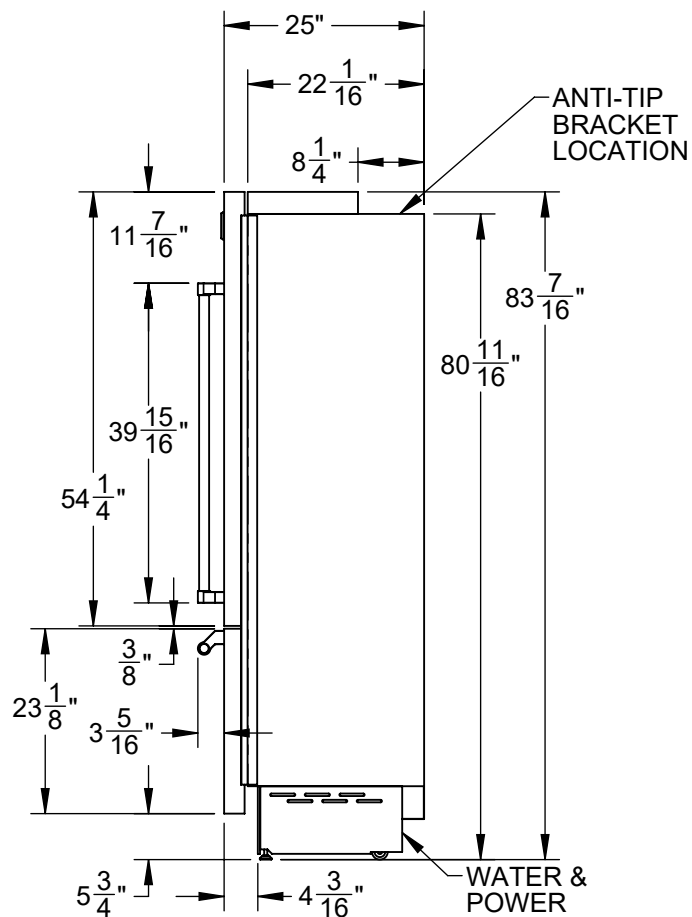

KRBL36: 36" REFRIGERATOR, BOTTOM MOUNT, BOTTOM COMPRESSOR, LEFT HINGED

NOTE: A 90° DOOR OPENING IS SUFFICIENT TO ALLOW FULL EXTRACTION OF THE INNER DRAWERS, EVEN IF THE APPLIANCE IS DIRECTLY ADJACENT TO A WALL. HOWEVER IF 105° OPENING IS DESIRED, THEN POSITION APPLIANCE AT 9" DISTANCE SHOWN.

CUTOUT REQUIREMENTS:
35-1/2"W X 84H X 25D

SPECIFICATIONS:

FRIDGE CAPACITY: 14.7 FT³
 FREEZER CAPACITY: 3.8 FT³
 BOTTLE CAPACITY: n/a
 VOLTAGE: 115V - 60Hz
 CURRENT: 4.8A
 ENERGY USE: 580 kWh/yr
 REFRIGERANT: R134a
 FRIDGE GAS FILL: 4.6 oz
 FREEZER GAS FILL: 4.2 oz
 WEIGHT: 540 LBS.