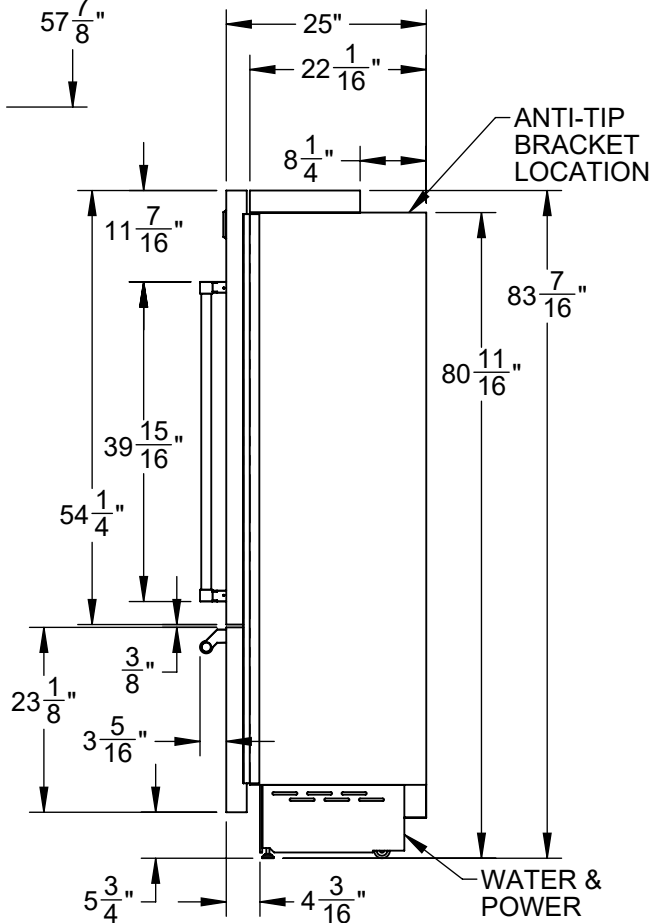

KRBR36: 36" REFRIGERATOR, BOTTOM MOUNT, BOTTOM COMPRESSOR, RIGHT HINGED

NOTE: A 90° DOOR OPENING IS SUFFICIENT TO ALLOW FULL EXTRACTION OF THE INNER DRAWERS, EVEN IF THE APPLIANCE IS DIRECTLY ADJACENT TO A WALL. HOWEVER IF 105° OPENING IS DESIRED, THEN POSITION APPLIANCE AT 9" DISTANCE SHOWN.

CUTOUT REQUIREMENTS:
35-1/2" W X 84" H X 25" D

SPECIFICATIONS:

FRIDGE CAPACITY: 14.7 FT³
 FREEZER CAPACITY: 3.8 FT³
 BOTTLE CAPACITY: n/a
 VOLTAGE: 115V - 60Hz
 CURRENT: 4.8A
 ENERGY USE: 580 kWh/yr
 REFRIGERANT: R134a
 FRIDGE GAS FILL: 4.6 oz
 FREEZER GAS FILL: 4.2 oz
 WEIGHT: 540 LBS.