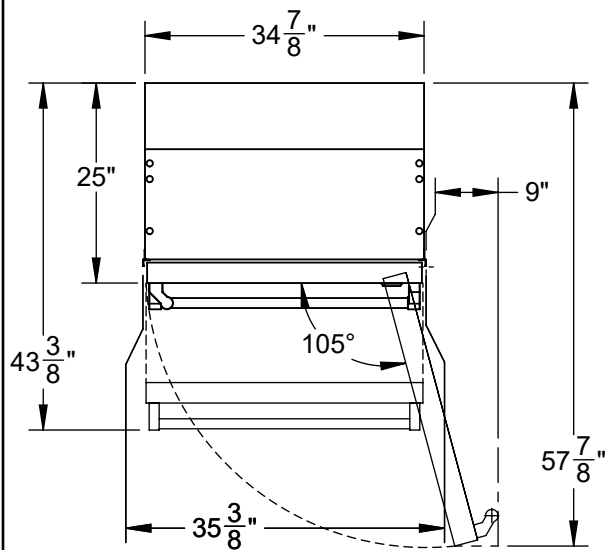

KRBR36: 36" REFRIGERATOR, BOTTOM MOUNT, BOTTOM COMPRESSOR, RIGHT HINGED

NOTE: A 90° DOOR OPENING IS SUFFICIENT TO ALLOW FULL EXTRACTION OF THE INNER DRAWERS, EVEN IF THE APPLIANCE IS DIRECTLY ADJACENT TO A WALL. HOWEVER IF 105° OPENING IS DESIRED, THEN POSITION APPLIANCE AT 9" DISTANCE SHOWN.

CUTOUT REQUIREMENTS:
35-1/2" W X 84" H X 25" D

SPECIFICATIONS:

FRIDGE CAPACITY: 14.7 FT³
 FREEZER CAPACITY: 3.8 FT³
 BOTTLE CAPACITY: n/a
 VOLTAGE: 115V - 60Hz
 CURRENT: 4.8A
 ENERGY USE: 580 kWh/yr
 REFRIGERANT: R134a
 FRIDGE GAS FILL: 4.6 oz
 FREEZER GAS FILL: 4.2 oz
 WEIGHT: 540 LBS.