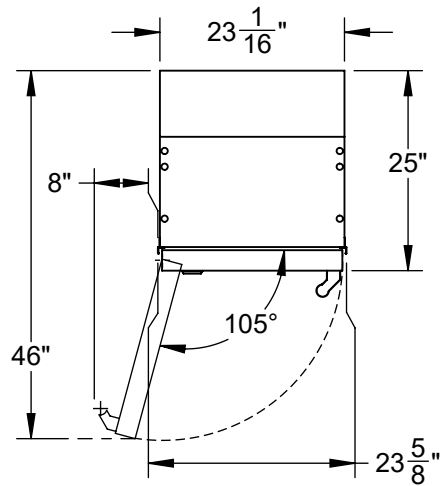

KRCL24: 24" REFRIGERATOR COLUMN, LEFT HINGED

NOTE: A 90° DOOR OPENING IS SUFFICIENT TO ALLOW FULL EXTRACTION OF THE INNER DRAWERS, EVEN IF THE APPLIANCE IS DIRECTLY ADJACENT TO A WALL. HOWEVER IF 105° OPENING IS DESIRED, THEN POSITION APPLIANCE AT 8" DISTANCE SHOWN.

CUTOUT REQUIREMENTS:
23-3/4 X 84H X 25D

SPECIFICATIONS:

FRIDGE CAPACITY: 13.03 FT³
 FREEZER CAPACITY: n/a
 BOTTLE CAPACITY: n/a
 VOLTAGE: 115V - 60Hz
 CURRENT: 1.5A
 ENERGY USE: 296 kWh/yr
 REFRIGERANT: R134a
 FRIDGE GAS FILL: 5.6 oz
 FREEZER GAS FILL: n/a
 WEIGHT: 397 LBS.