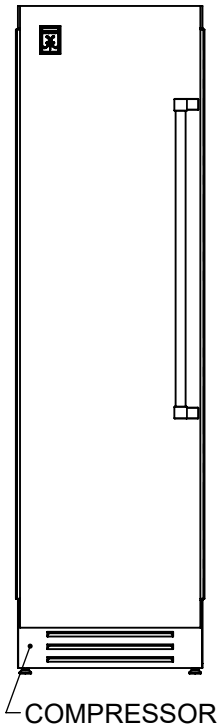

KRCL24: 24" REFRIGERATOR COLUMN, LEFT HINGED

NOTE: A 90° DOOR OPENING IS SUFFICIENT TO ALLOW FULL EXTRACTION OF THE INNER DRAWERS, EVEN IF THE APPLIANCE IS DIRECTLY ADJACENT TO A WALL. HOWEVER IF 105° OPENING IS DESIRED, THEN POSITION APPLIANCE AT 8" DISTANCE SHOWN.

CUTOUT REQUIREMENTS:
23-3/4 X 84H X 25D

SPECIFICATIONS:

FRIDGE CAPACITY: 13.03 FT³
 FREEZER CAPACITY: n/a
 BOTTLE CAPACITY: n/a
 VOLTAGE: 115V - 60Hz
 CURRENT: 1.5A
 ENERGY USE: 296 kWh/yr
 REFRIGERANT: R134a
 FRIDGE GAS FILL: 5.6 oz
 FREEZER GAS FILL: n/a
 WEIGHT: 397 LBS.