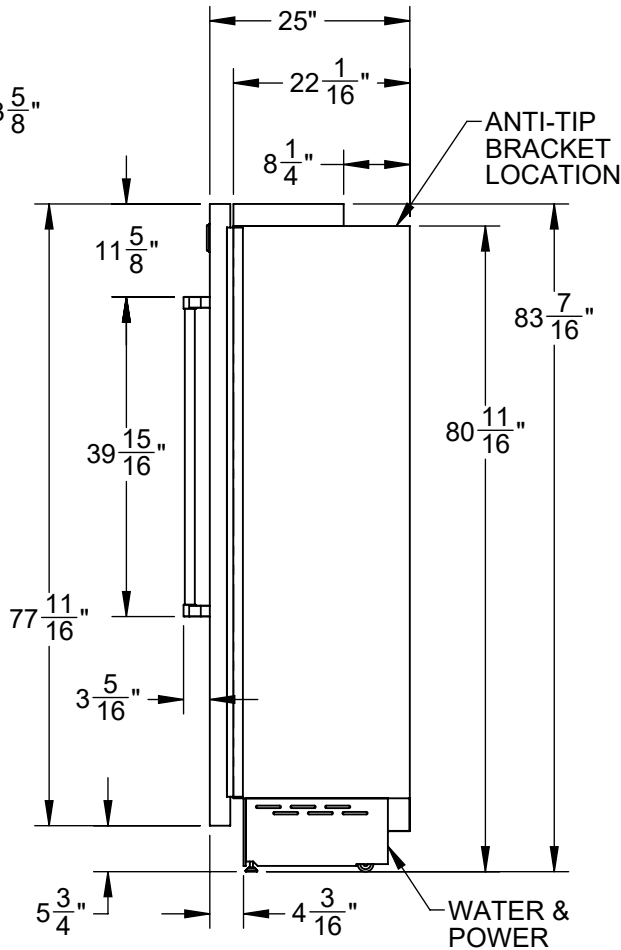

KRCL24: 24" REFRIGERATOR COLUMN, LEFT HINGED

NOTE: A 90° DOOR OPENING IS SUFFICIENT TO ALLOW FULL EXTRACTION OF THE INNER DRAWERS, EVEN IF THE APPLIANCE IS DIRECTLY ADJACENT TO A WALL. HOWEVER IF 105° OPENING IS DESIRED, THEN POSITION APPLIANCE AT 8" DISTANCE SHOWN.

CUTOUT REQUIREMENTS:
23-3/4 X 84H X 25D

SPECIFICATIONS:

FRIDGE CAPACITY: 13.03 FT³
 FREEZER CAPACITY: n/a
 BOTTLE CAPACITY: n/a
 VOLTAGE: 115V - 60Hz
 CURRENT: 1.5A
 ENERGY USE: 296 kWh/yr
 REFRIGERANT: R134a
 FRIDGE GAS FILL: 5.6 oz
 FREEZER GAS FILL: n/a
 WEIGHT: 397 LBS.