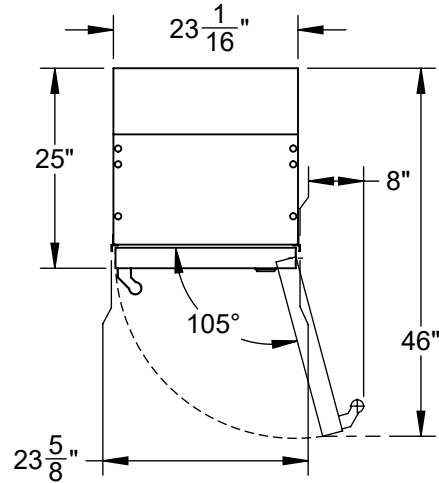

KRCR24: REFRIGERATOR COLUMN, RIGHT HINGED, 24"

NOTE: A 90° DOOR OPENING IS SUFFICIENT TO ALLOW FULL EXTRACTION OF THE INNER DRAWERS, EVEN IF THE APPLIANCE IS DIRECTLY ADJACENT TO A WALL. HOWEVER IF 105° OPENING IS DESIRED, THEN POSITION APPLIANCE AT 8" DISTANCE SHOWN.

CUTOUT REQUIREMENTS:
23-³/₄W X 84H X 25D

SPECIFICATIONS:

FRIDGE CAPACITY: 13.03 FT³
 FREEZER CAPACITY: n/a
 BOTTLE CAPACITY: n/a
 VOLTAGE: 115V - 60Hz
 CURRENT: 1.5A
 ENERGY USE: 296 kWh/yr
 REFRIGERANT: R134a
 FRIDGE GAS FILL: 5.6 oz
 FREEZER GAS FILL: n/a
 WEIGHT: 397 LBS.