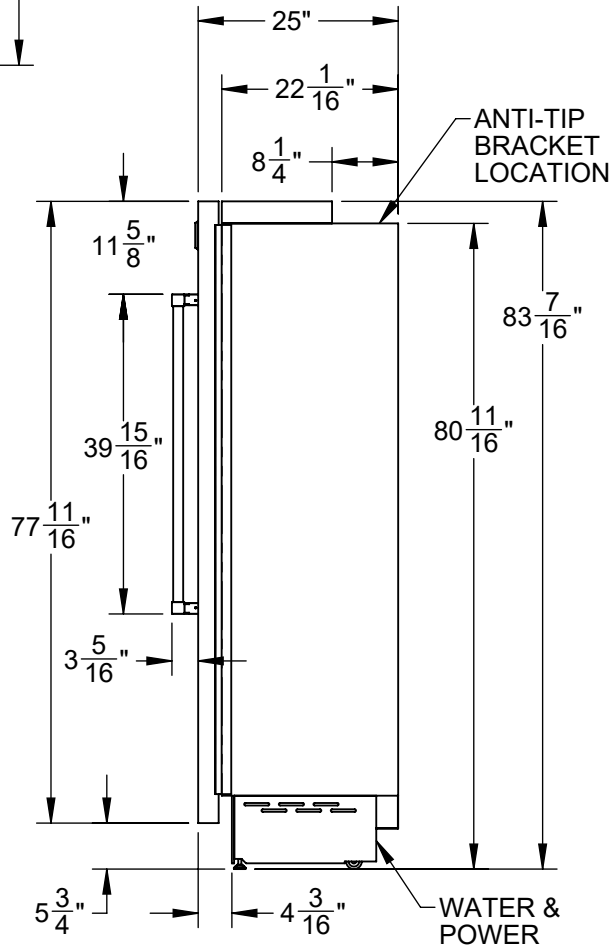

KRCR24: REFRIGERATOR COLUMN, RIGHT HINGED, 24"

NOTE: A 90° DOOR OPENING IS SUFFICIENT TO ALLOW FULL EXTRACTION OF THE INNER DRAWERS, EVEN IF THE APPLIANCE IS DIRECTLY ADJACENT TO A WALL. HOWEVER IF 105° OPENING IS DESIRED, THEN POSITION APPLIANCE AT 8" DISTANCE SHOWN.

CUTOUT REQUIREMENTS:
23-³/₄W X 84H X 25D

SPECIFICATIONS:

FRIDGE CAPACITY: 13.03 FT³
 FREEZER CAPACITY: n/a
 BOTTLE CAPACITY: n/a
 VOLTAGE: 115V - 60Hz
 CURRENT: 1.5A
 ENERGY USE: 296 kWh/yr
 REFRIGERANT: R134a
 FRIDGE GAS FILL: 5.6 oz
 FREEZER GAS FILL: n/a
 WEIGHT: 397 LBS.