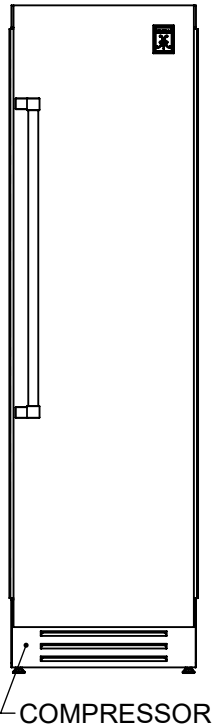

KRCR24: REFRIGERATOR COLUMN, RIGHT HINGED, 24"

NOTE: A 90° DOOR OPENING IS SUFFICIENT TO ALLOW FULL EXTRACTION OF THE INNER DRAWERS, EVEN IF THE APPLIANCE IS DIRECTLY ADJACENT TO A WALL. HOWEVER IF 105° OPENING IS DESIRED, THEN POSITION APPLIANCE AT 8" DISTANCE SHOWN.

CUTOUT REQUIREMENTS:
23-³/₄W X 84H X 25D

SPECIFICATIONS:

FRIDGE CAPACITY: 13.03 FT³
 FREEZER CAPACITY: n/a
 BOTTLE CAPACITY: n/a
 VOLTAGE: 115V - 60Hz
 CURRENT: 1.5A
 ENERGY USE: 296 kWh/yr
 REFRIGERANT: R134a
 FRIDGE GAS FILL: 5.6 oz
 FREEZER GAS FILL: n/a
 WEIGHT: 397 LBS.