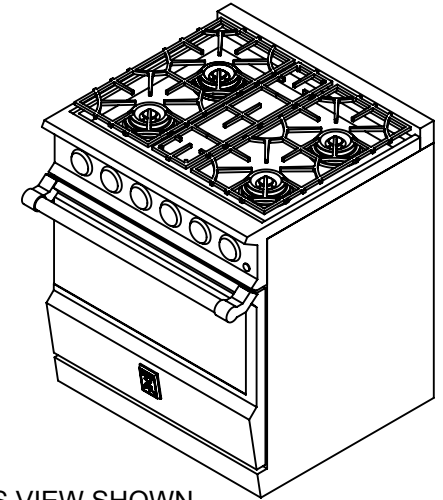

KRD304: 30" RANGE, 4 BURNER, DUAL FUEL

THIS VIEW SHOWN WITH VARYING RISER CONFIGURATIONS

20" HIGH RISER

9 3/4" LOW RISER

1 1/8" ISLAND RISER

NEMA 14-50P, 50A
6' 240V POWER CORD