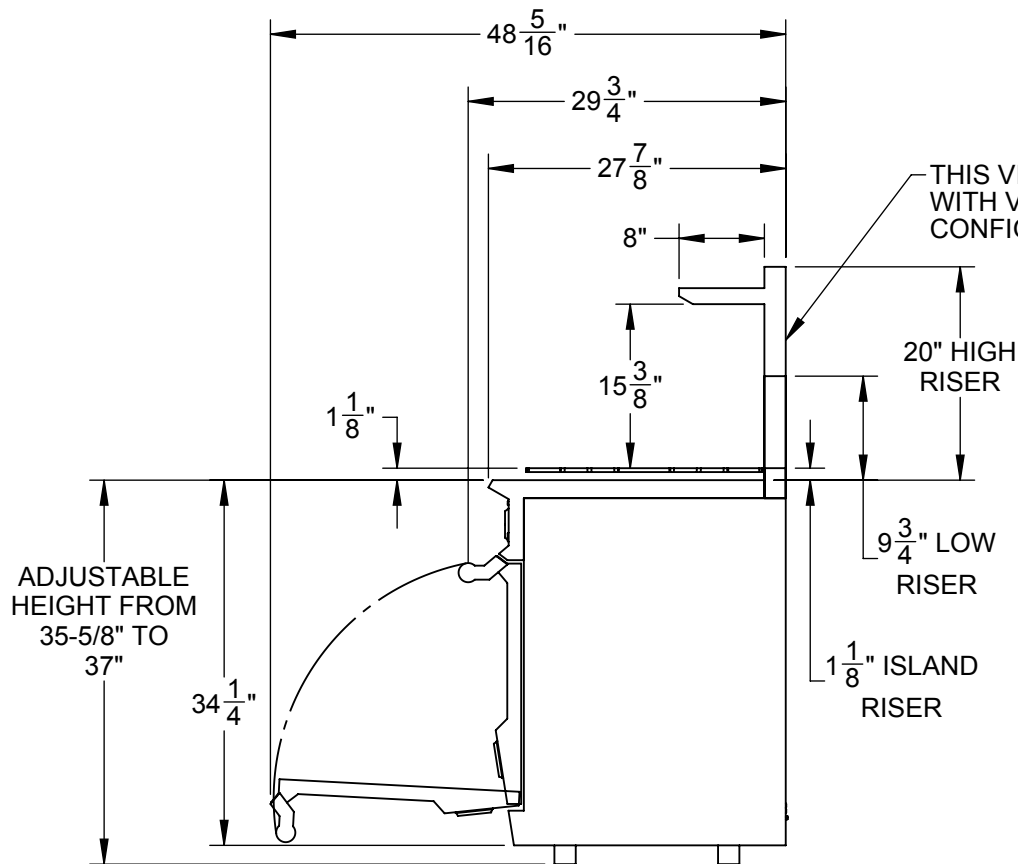

KRD304: 30" RANGE, 4 BURNER, DUAL FUEL

THIS VIEW SHOWN WITH VARYING RISER CONFIGURATIONS

20" HIGH RISER

9 3/4" LOW RISER

1 1/8" ISLAND RISER

NEMA 14-50P, 50A
6' 240V POWER CORD