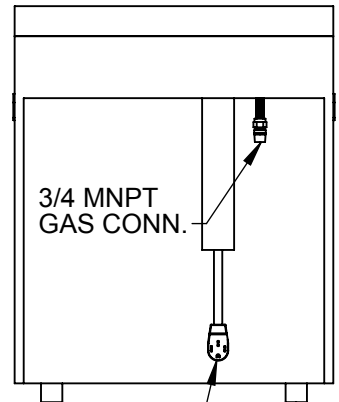

KRD304: 30" RANGE, 4 BURNER, DUAL FUEL

THIS VIEW SHOWN WITH VARYING RISER CONFIGURATIONS

20" HIGH RISER

9 3/4" LOW RISER

1 1/8" ISLAND RISER

NEMA 14-50P, 50A
6' 240V POWER CORD