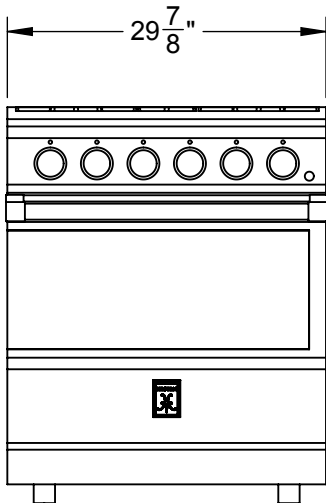

KRD304: 30" RANGE, 4 BURNER, DUAL FUEL

THIS VIEW SHOWN WITH VARYING RISER CONFIGURATIONS

20" HIGH RISER

9 3/4" LOW RISER

1 1/8" ISLAND RISER

NEMA 14-50P, 50A
6' 240V POWER CORD