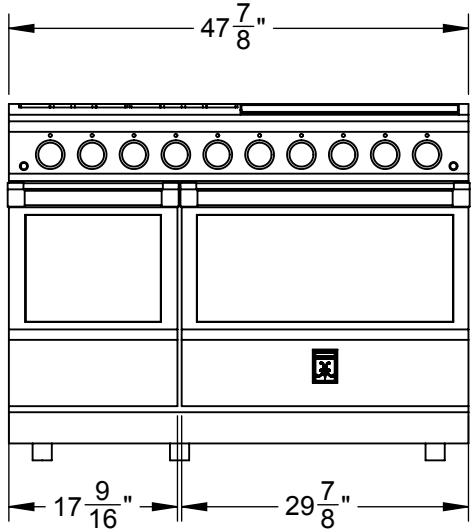

KRD484GD: 48" RANGE, 4 BURNER WITH 24" GRIDDLE , DUAL FUEL

THIS VIEW SHOWN WITH VARYING RISER CONFIGURATIONS

NEMA 14-50P, 50A 6' 240V POWER CORD