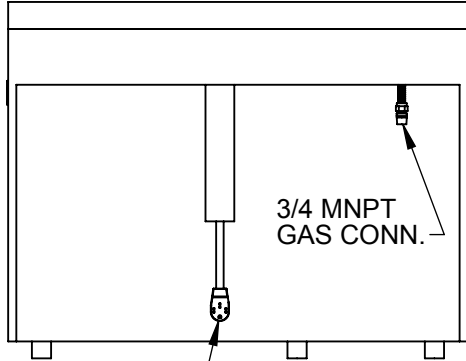

KRD484GD: 48" RANGE, 4 BURNER WITH 24" GRIDDLE , DUAL FUEL

THIS VIEW SHOWN WITH VARYING RISER CONFIGURATIONS

NEMA 14-50P, 50A 6' 240V POWER CORD