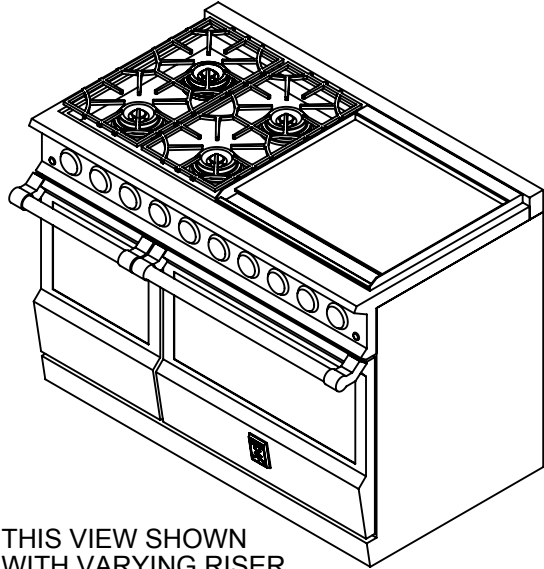

KRD484GD: 48" RANGE, 4 BURNER WITH 24" GRIDDLE , DUAL FUEL

THIS VIEW SHOWN WITH VARYING RISER CONFIGURATIONS

NEMA 14-50P, 50A 6' 240V POWER CORD