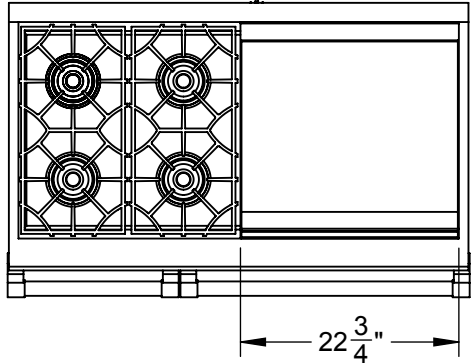

KRD484GD: 48" RANGE, 4 BURNER WITH 24" GRIDDLE , DUAL FUEL

THIS VIEW SHOWN WITH VARYING RISER CONFIGURATIONS

NEMA 14-50P, 50A 6' 240V POWER CORD