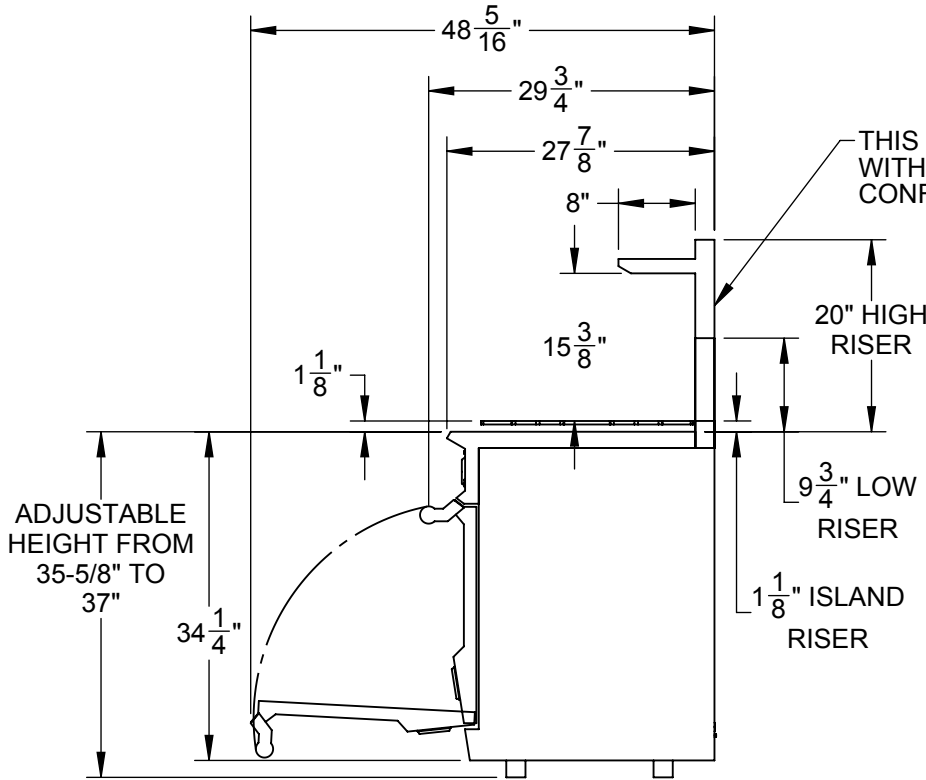

KRD484GD: 48" RANGE, 4 BURNER WITH 24" GRIDDLE , DUAL FUEL

THIS VIEW SHOWN WITH VARYING RISER CONFIGURATIONS

NEMA 14-50P, 50A 6' 240V POWER CORD