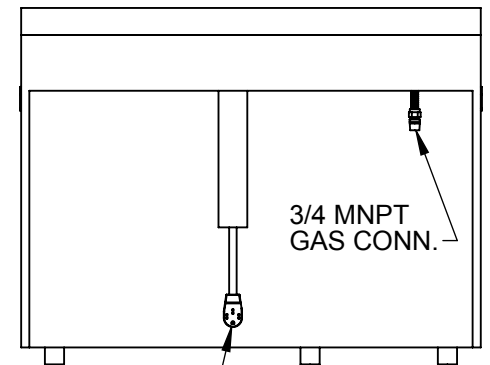

KRD485GD: 48" RANGE, 5 BURNER WITH 12" GRIDDLE , DUAL FUEL

THIS VIEW SHOWN WITH VARYING RISER CONFIGURATIONS

NEMA 14-50P, 50A
6' 240V POWER CORD