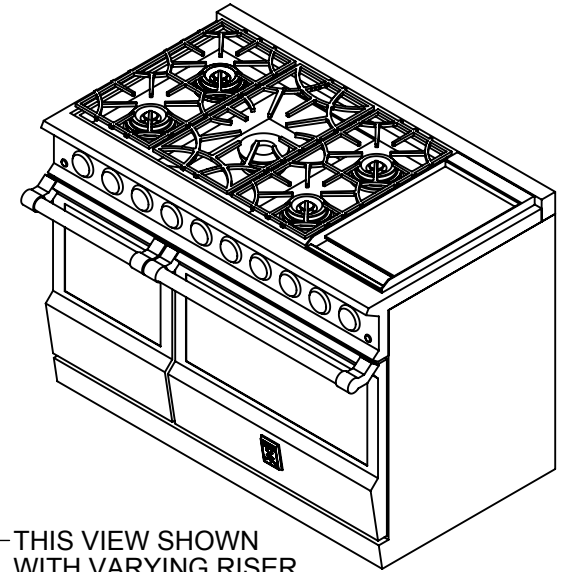

KRD485GD: 48" RANGE, 5 BURNER WITH 12" GRIDDLE , DUAL FUEL

THIS VIEW SHOWN WITH VARYING RISER CONFIGURATIONS

NEMA 14-50P, 50A
6' 240V POWER CORD