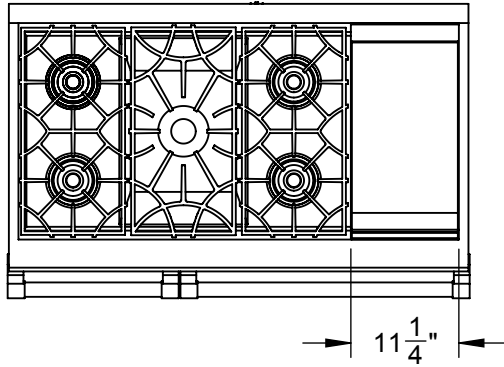

KRD485GD: 48" RANGE, 5 BURNER WITH 12" GRIDDLE , DUAL FUEL

THIS VIEW SHOWN WITH VARYING RISER CONFIGURATIONS

NEMA 14-50P, 50A
6' 240V POWER CORD