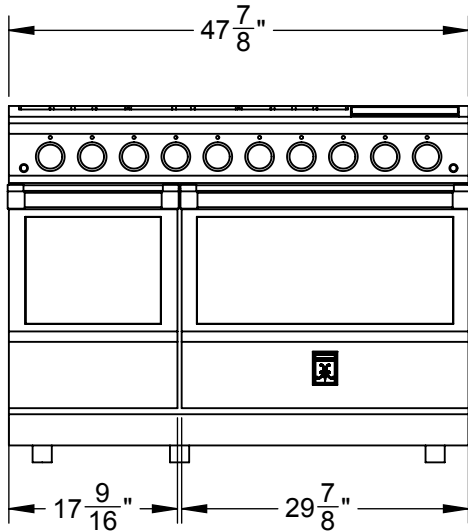

KRD485GD: 48" RANGE, 5 BURNER WITH 12" GRIDDLE , DUAL FUEL

THIS VIEW SHOWN WITH VARYING RISER CONFIGURATIONS

NEMA 14-50P, 50A
6' 240V POWER CORD