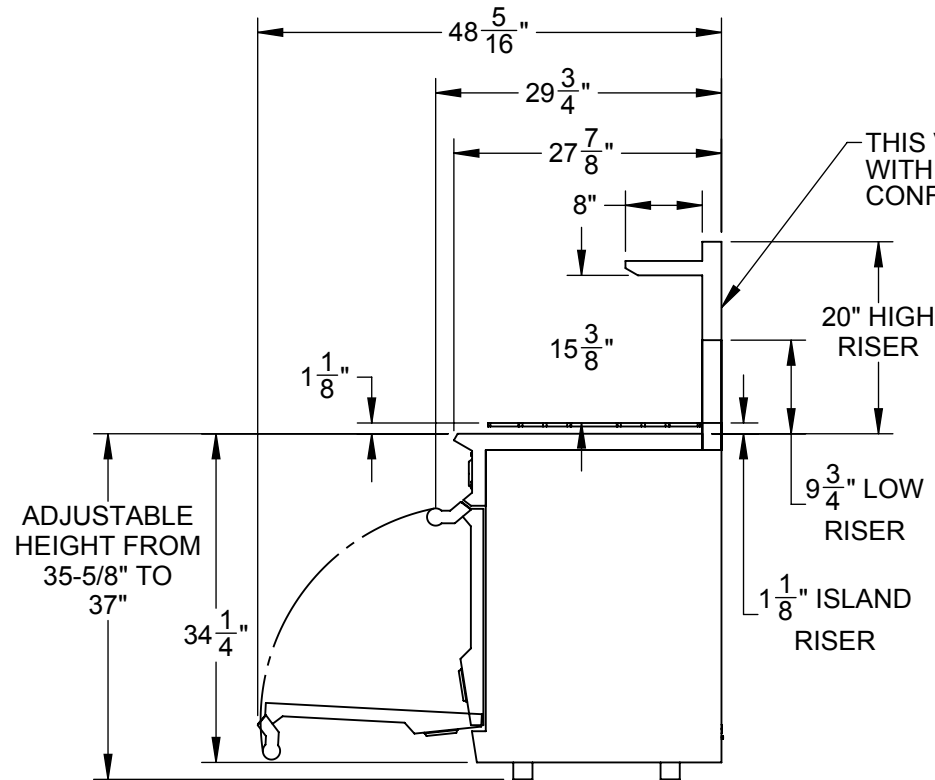

KRD485GD: 48" RANGE, 5 BURNER WITH 12" GRIDDLE , DUAL FUEL

THIS VIEW SHOWN WITH VARYING RISER CONFIGURATIONS

NEMA 14-50P, 50A
6' 240V POWER CORD