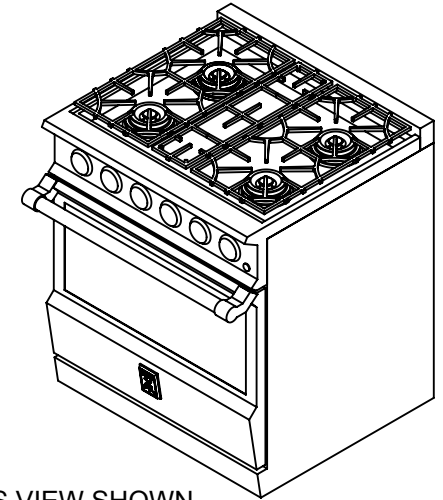

KRG304: 30" RANGE, 4 BURNER, ALL GAS

NEMA 5-15P, 15A
6' 120V POWER CORD