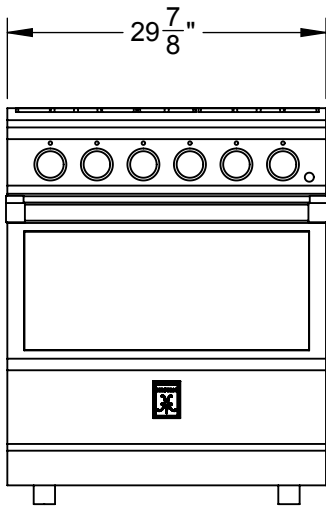

KRG304: 30" RANGE, 4 BURNER, ALL GAS

NEMA 5-15P, 15A
6' 120V POWER CORD