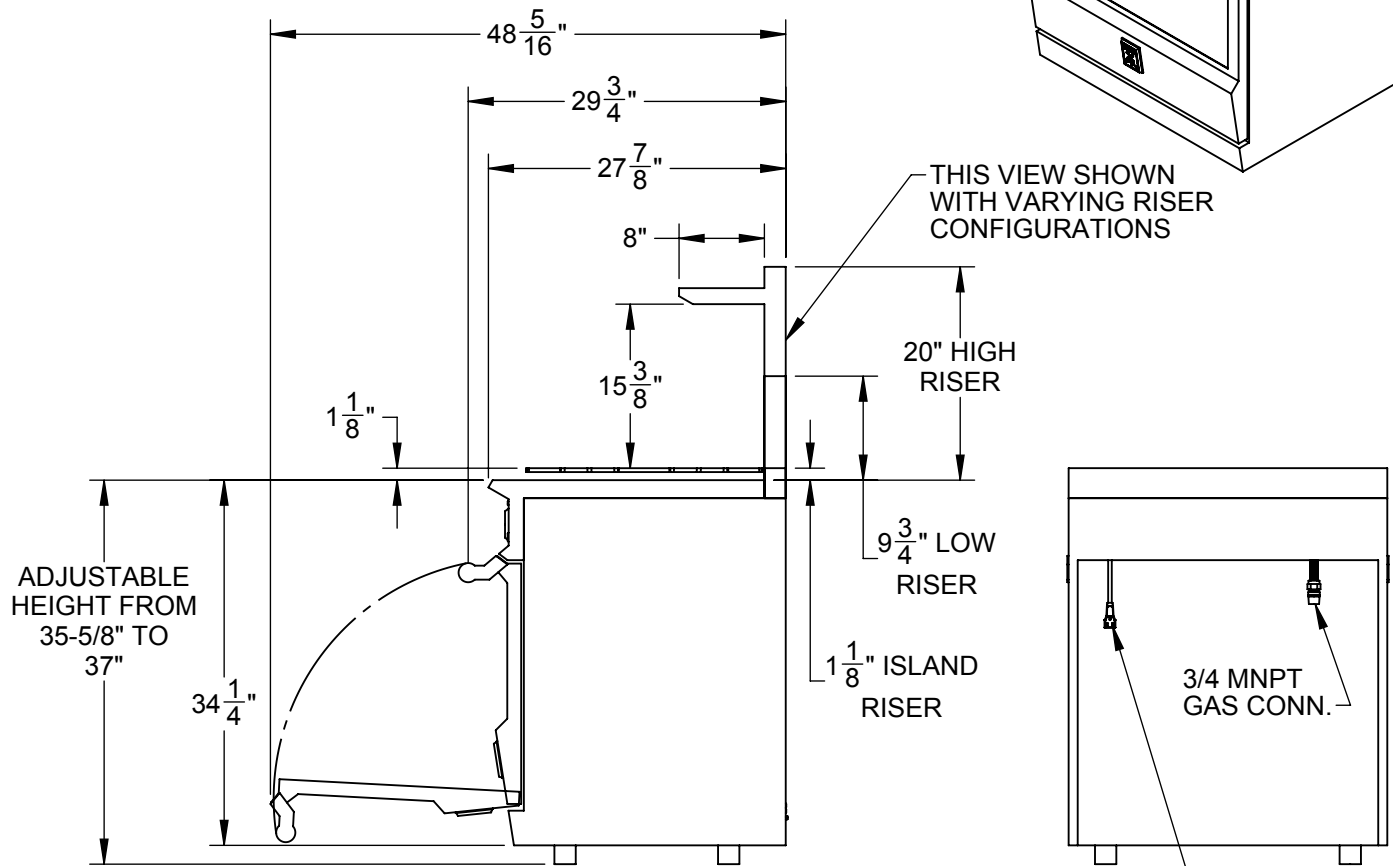

KRG304: 30" RANGE, 4 BURNER, ALL GAS

NEMA 5-15P, 15A
6' 120V POWER CORD