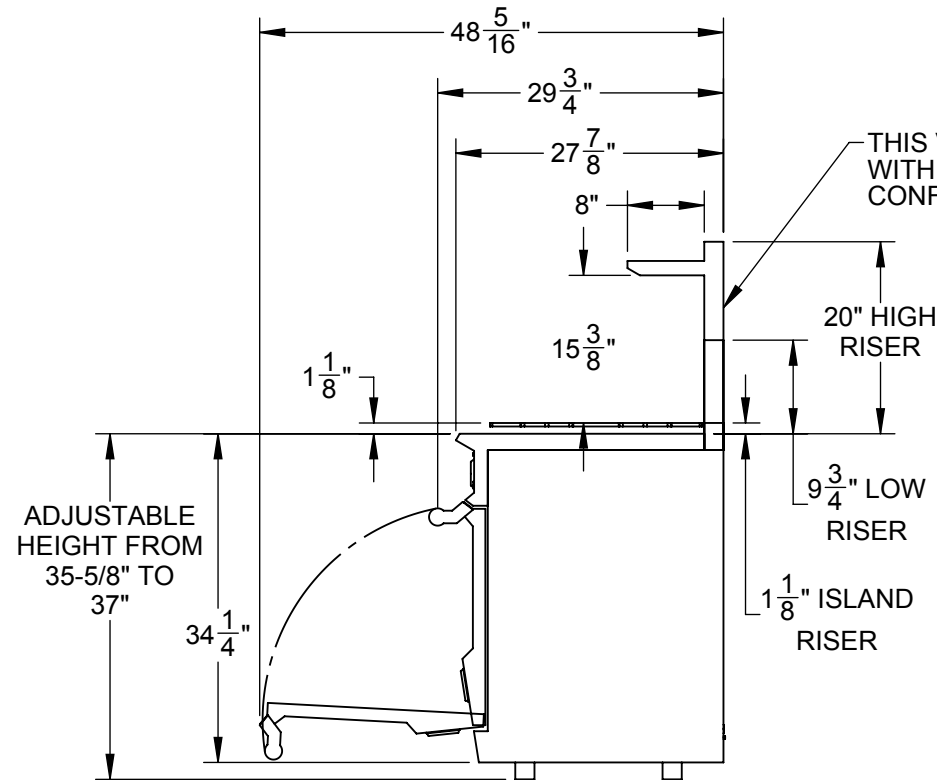

KRG484GD: 48" RANGE, 4 BURNER WITH 24" GRIDDLE , ALL GAS

THIS VIEW SHOWN WITH VARYING RISER CONFIGURATIONS

20" HIGH RISER

9 3/4" LOW RISER

1 1/8" ISLAND RISER

3/4 MNPT GAS CONN.

NEMA 5-15P, 15A
6' 120V POWER CORD