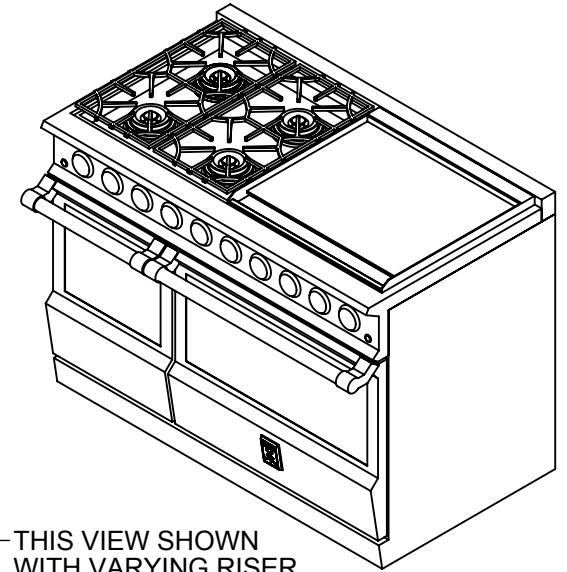

KRG484GD: 48" RANGE, 4 BURNER WITH 24" GRIDDLE , ALL GAS

THIS VIEW SHOWN WITH VARYING RISER CONFIGURATIONS

20" HIGH RISER

9 3/4" LOW RISER

1 1/8" ISLAND RISER

3/4 MNPT GAS CONN.

NEMA 5-15P, 15A
6' 120V POWER CORD