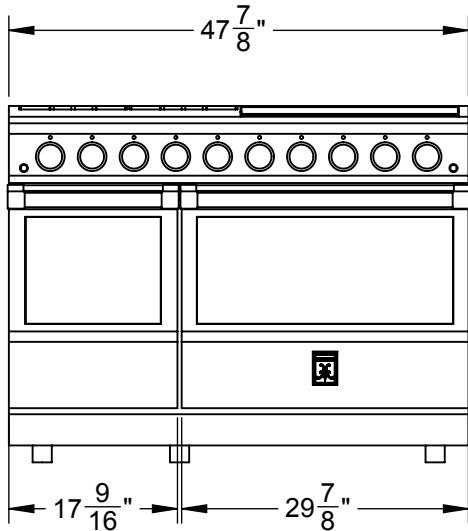

KRG484GD: 48" RANGE, 4 BURNER WITH 24" GRIDDLE , ALL GAS

THIS VIEW SHOWN WITH VARYING RISER CONFIGURATIONS

20" HIGH RISER

9 3/4" LOW RISER

1 1/8" ISLAND RISER

3/4 MNPT GAS CONN.

NEMA 5-15P, 15A
6' 120V POWER CORD