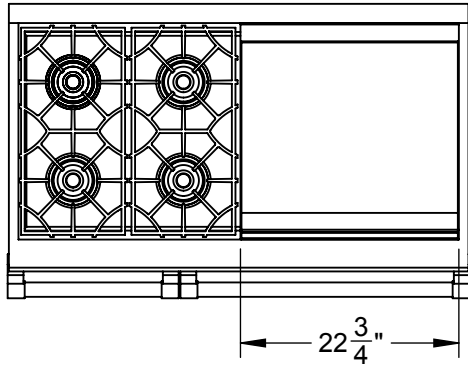

KRG484GD: 48" RANGE, 4 BURNER WITH 24" GRIDDLE , ALL GAS

THIS VIEW SHOWN WITH VARYING RISER CONFIGURATIONS

20" HIGH RISER

9 3/4" LOW RISER

1 1/8" ISLAND RISER

3/4 MNPT GAS CONN.

NEMA 5-15P, 15A
6' 120V POWER CORD