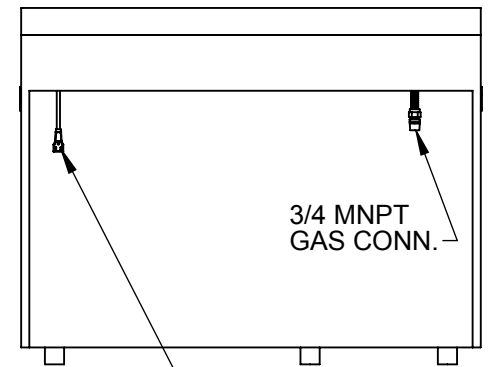

KRG485GD: 48" RANGE, 5 BURNER WITH 12" GRIDDLE, ALL GAS

THIS VIEW SHOWN WITH VARYING RISER CONFIGURATIONS

NEMA 5-15P, 15A  
6' 120V POWER CORD