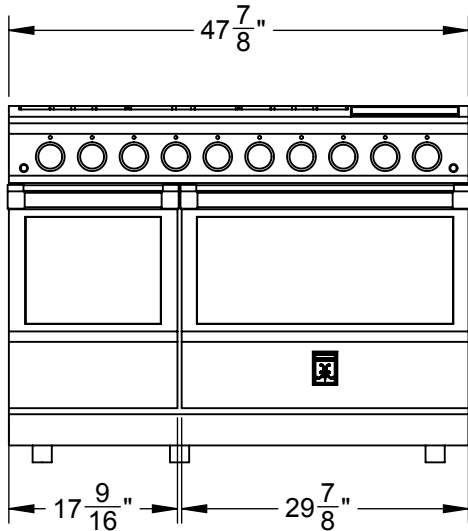

KRG485GD: 48" RANGE, 5 BURNER WITH 12" GRIDDLE, ALL GAS

THIS VIEW SHOWN WITH VARYING RISER CONFIGURATIONS

NEMA 5-15P, 15A  
6' 120V POWER CORD