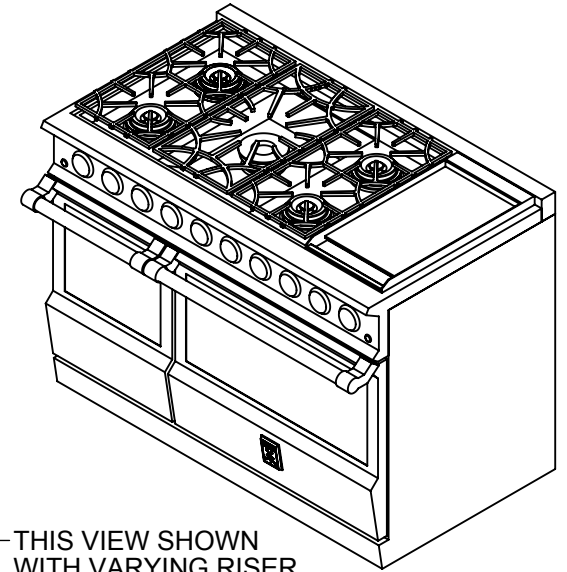

KRG485GD: 48" RANGE, 5 BURNER WITH 12" GRIDDLE, ALL GAS

THIS VIEW SHOWN WITH VARYING RISER CONFIGURATIONS

NEMA 5-15P, 15A  
6' 120V POWER CORD