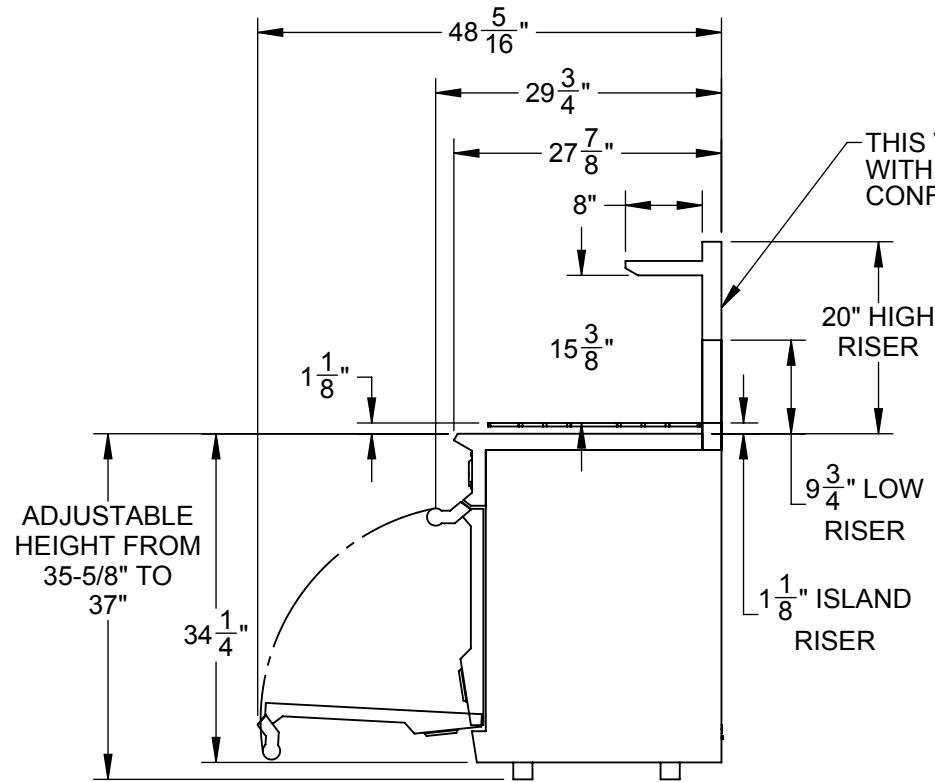

KRG485GD: 48" RANGE, 5 BURNER WITH 12" GRIDDLE, ALL GAS

THIS VIEW SHOWN WITH VARYING RISER CONFIGURATIONS

NEMA 5-15P, 15A  
6' 120V POWER CORD