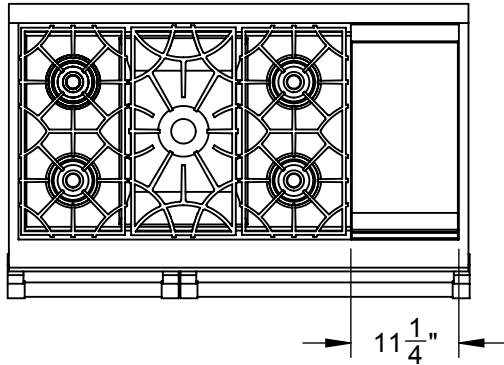

KRG485GD: 48" RANGE, 5 BURNER WITH 12" GRIDDLE, ALL GAS

THIS VIEW SHOWN WITH VARYING RISER CONFIGURATIONS

NEMA 5-15P, 15A  
6' 120V POWER CORD