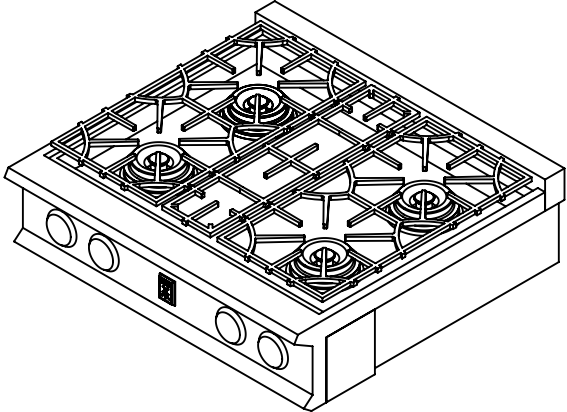

KRT304: 30" RANGETOP, 4 BURNER

4' 120V POWER CORD

3/4 MNPT GAS CONN.