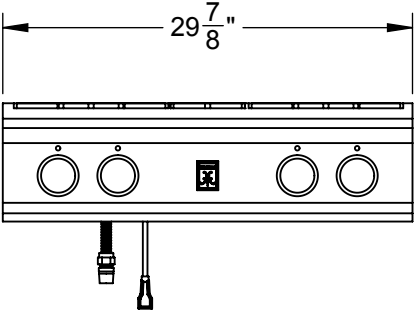

KRT304: 30" RANGETOP, 4 BURNER

4' 120V POWER CORD

3/4 MNPT GAS CONN.