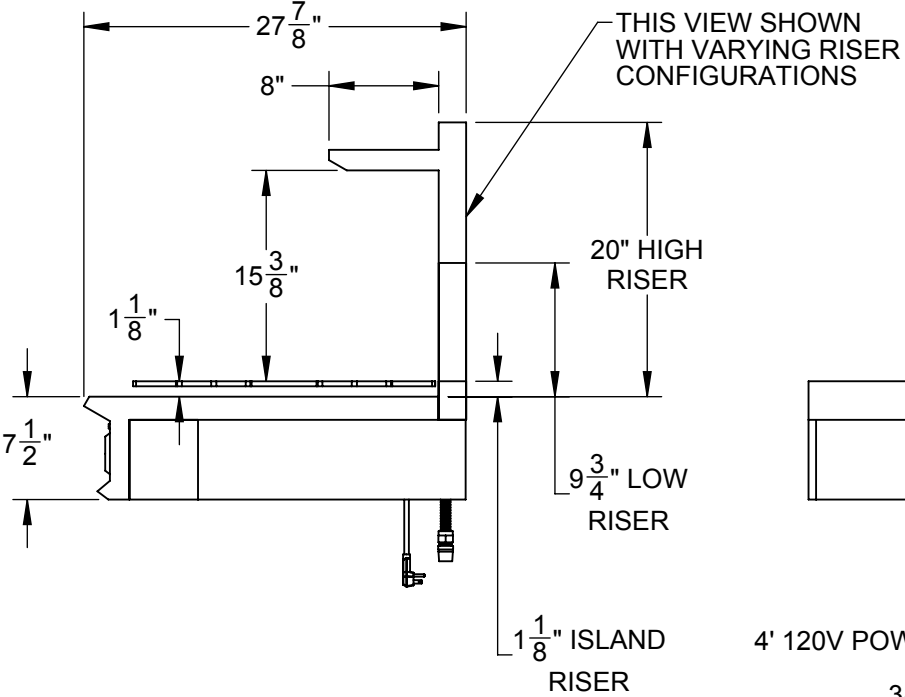

KRT304: 30" RANGETOP, 4 BURNER

4' 120V POWER CORD

3/4 MNPT GAS CONN.