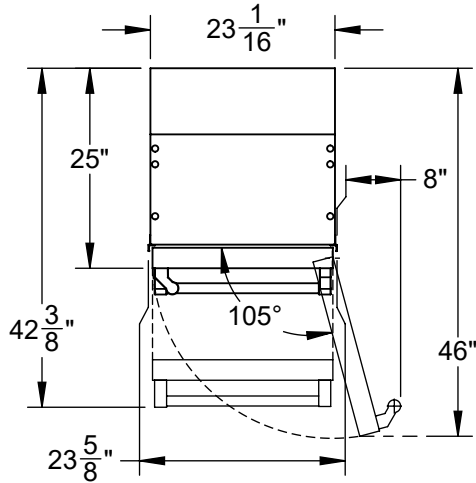

KRWR24: 24" REFRIGERATOR WITH WINE, RIGHT HINGED

NOTE: A 90° DOOR OPENING IS SUFFICIENT TO ALLOW FULL EXTRACTION OF THE INNER DRAWERS, EVEN IF THE APPLIANCE IS DIRECTLY ADJACENT TO A WALL. HOWEVER IF 105° OPENING IS DESIRED, THEN POSITION APPLIANCE AT 8" DISTANCE SHOWN.

CUTOUT REQUIREMENTS:
23-3/4"W X 84"H X 25"D

SPECIFICATIONS:

FRIDGE CAPACITY: 13 FT³
 FREEZER CAPACITY: n/a
 BOTTLE CAPACITY: 54
 VOLTAGE: 115V - 60Hz
 CURRENT: 4.1A
 ENERGY USE: 296 kWh/yr
 REFRIGERANT: R134a
 FRIDGE GAS FILL: 7.0 oz
 FREEZER GAS FILL: n/a
 WEIGHT: 463 LBS.