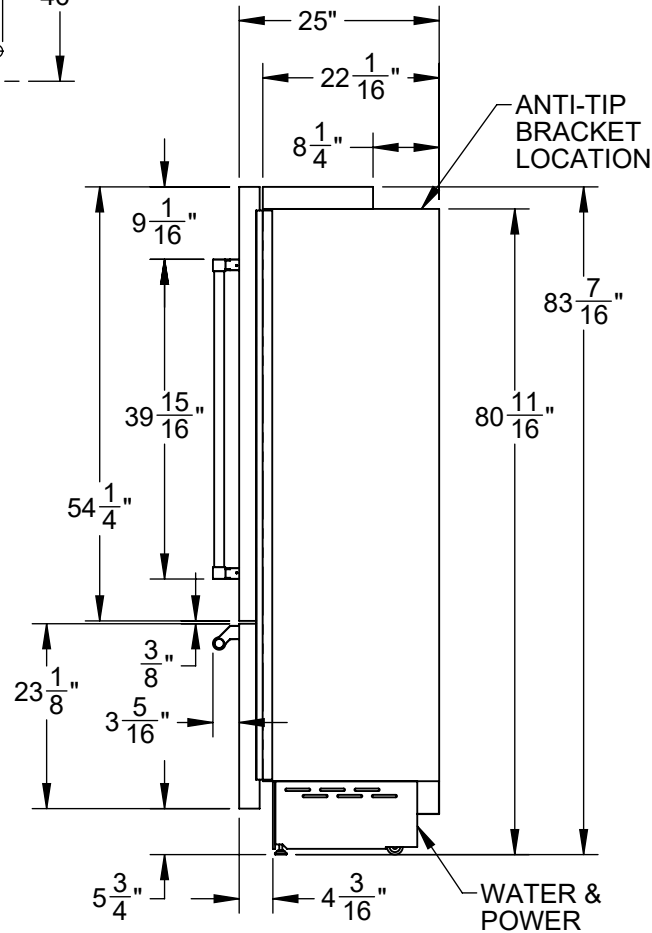

KRWR24: 24" REFRIGERATOR WITH WINE, RIGHT HINGED

NOTE: A 90° DOOR OPENING IS SUFFICIENT TO ALLOW FULL EXTRACTION OF THE INNER DRAWERS, EVEN IF THE APPLIANCE IS DIRECTLY ADJACENT TO A WALL. HOWEVER IF 105° OPENING IS DESIRED, THEN POSITION APPLIANCE AT 8" DISTANCE SHOWN.

CUTOUT REQUIREMENTS:
23-3/4"W X 84"H X 25"D

SPECIFICATIONS:

FRIDGE CAPACITY: 13 FT³
 FREEZER CAPACITY: n/a
 BOTTLE CAPACITY: 54
 VOLTAGE: 115V - 60Hz
 CURRENT: 4.1A
 ENERGY USE: 296 kWh/yr
 REFRIGERANT: R134a
 FRIDGE GAS FILL: 7.0 oz
 FREEZER GAS FILL: n/a
 WEIGHT: 463 LBS.