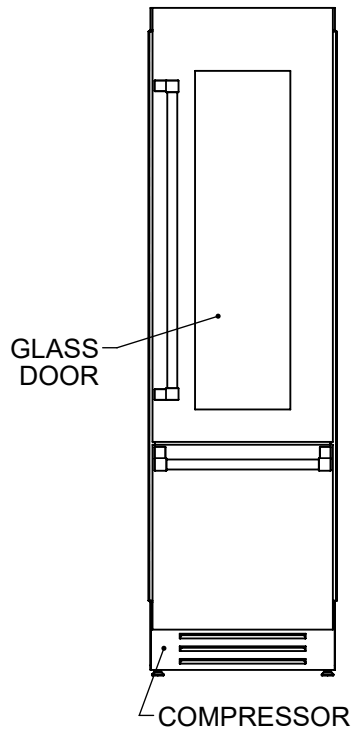

KRWR24: 24" REFRIGERATOR WITH WINE, RIGHT HINGED

NOTE: A 90° DOOR OPENING IS SUFFICIENT TO ALLOW FULL EXTRACTION OF THE INNER DRAWERS, EVEN IF THE APPLIANCE IS DIRECTLY ADJACENT TO A WALL. HOWEVER IF 105° OPENING IS DESIRED, THEN POSITION APPLIANCE AT 8" DISTANCE SHOWN.

CUTOUT REQUIREMENTS:
23-3/4"W X 84"H X 25"D

SPECIFICATIONS:

FRIDGE CAPACITY: 13 FT³
 FREEZER CAPACITY: n/a
 BOTTLE CAPACITY: 54
 VOLTAGE: 115V - 60Hz
 CURRENT: 4.1A
 ENERGY USE: 296 kWh/yr
 REFRIGERANT: R134a
 FRIDGE GAS FILL: 7.0 oz
 FREEZER GAS FILL: n/a
 WEIGHT: 463 LBS.