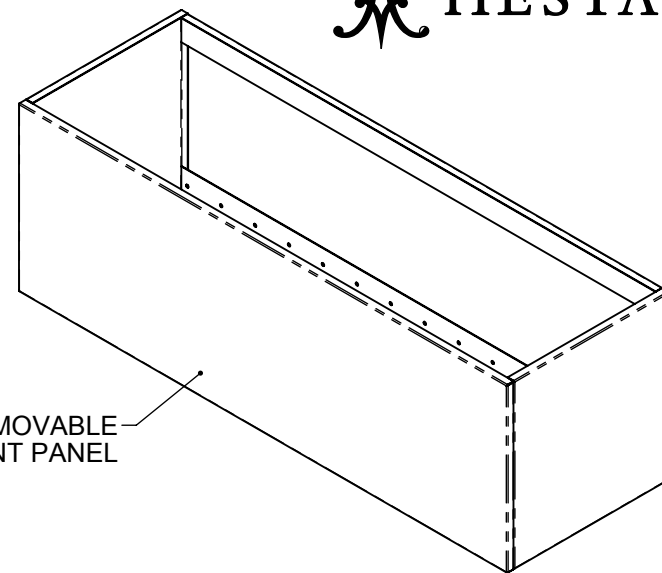

KVDC3612: DUCT COVER, VENTILATION, 36W X 12H

TOP VIEW

REMOVABLE  
FRONT PANEL