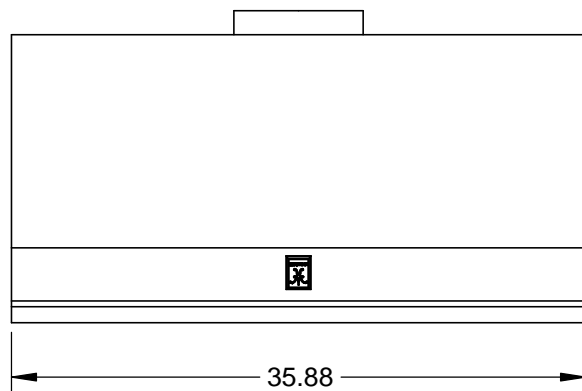

# KVP36: 36" VENTILATION HOOD, PRO CANOPY, 600 CFM

## SPECIFICATIONS:

WEIGHT: 60 LBS.  
VOLTAGE: 120V - 60Hz  
CURRENT: 4.0A  
CFM (EQUIV. CFM): 600 (900)  
NOISE: 6.5 Sones  
# OF LIGHTS: 2