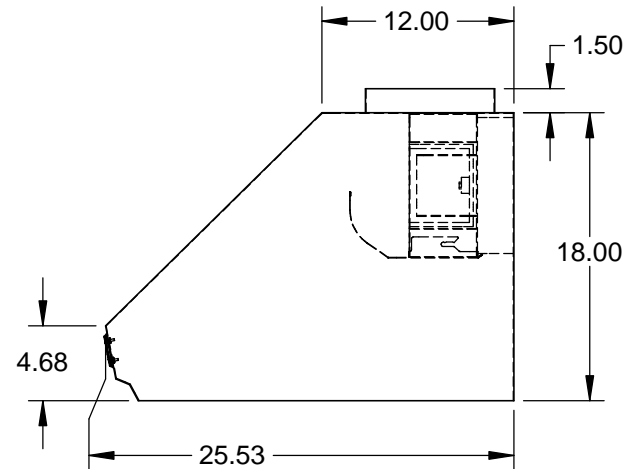

# KVP36: 36" VENTILATION HOOD, PRO CANOPY, 600 CFM

## SPECIFICATIONS:

WEIGHT: 60 LBS.  
VOLTAGE: 120V - 60Hz  
CURRENT: 4.0A  
CFM (EQUIV. CFM): 600 (900)  
NOISE: 6.5 Sones  
# OF LIGHTS: 2