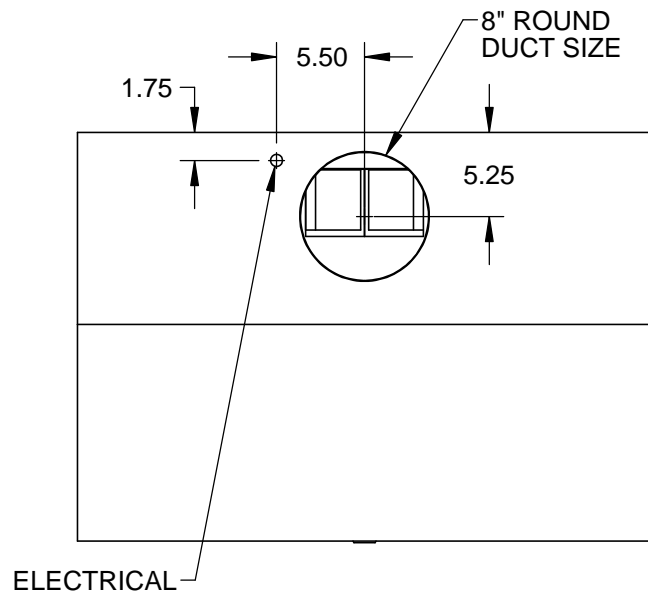

# KVP36: 36" VENTILATION HOOD, PRO CANOPY, 600 CFM

## SPECIFICATIONS:

WEIGHT: 60 LBS.  
VOLTAGE: 120V - 60Hz  
CURRENT: 4.0A  
CFM (EQUIV. CFM): 600 (900)  
NOISE: 6.5 Sones  
# OF LIGHTS: 2