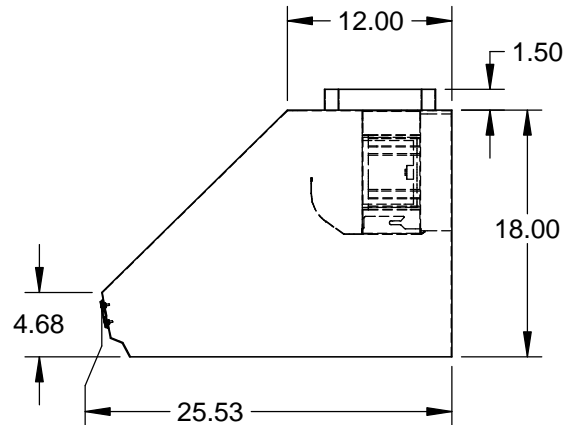

KVP42: 42" VENTILATION HOOD, PRO CANOPY, 900 CFM

SPECIFICATIONS:

WEIGHT: 80 LBS.
VOLTAGE: 120V - 60Hz
CURRENT: 6.0A
CFM (EQUIV. CFM): 900 (1350)
NOISE: 6.3 Sones
OF LIGHTS: 3