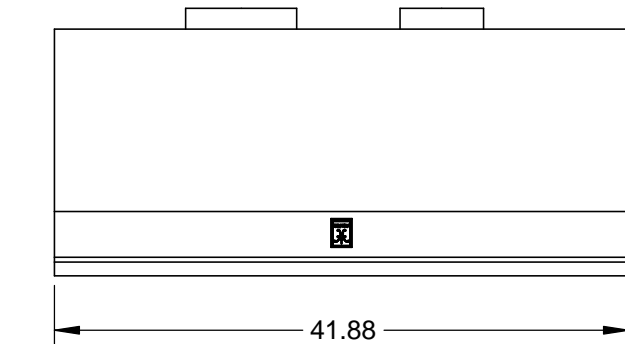

KVP42: 42" VENTILATION HOOD, PRO CANOPY, 900 CFM

SPECIFICATIONS:

WEIGHT: 80 LBS.
VOLTAGE: 120V - 60Hz
CURRENT: 6.0A
CFM (EQUIV. CFM): 900 (1350)
NOISE: 6.3 Sones
OF LIGHTS: 3