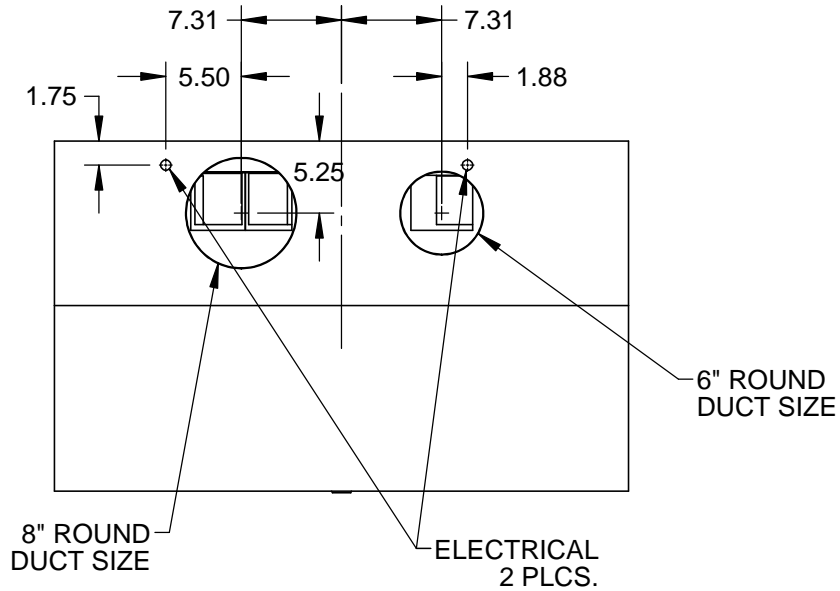

KVP42: 42" VENTILATION HOOD, PRO CANOPY, 900 CFM

SPECIFICATIONS:

WEIGHT: 80 LBS.
VOLTAGE: 120V - 60Hz
CURRENT: 6.0A
CFM (EQUIV. CFM): 900 (1350)
NOISE: 6.3 Sones
OF LIGHTS: 3