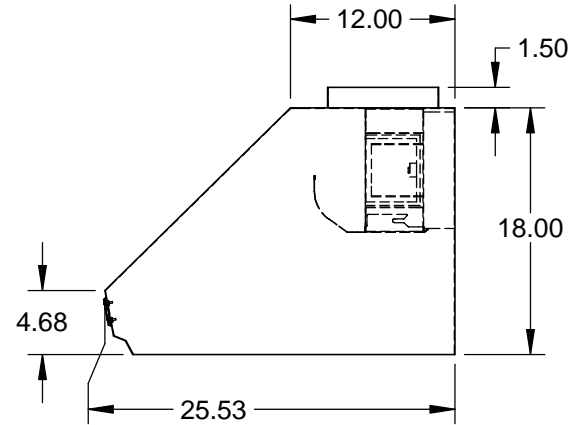

KVP48: 48" VENTILATION HOOD, PRO CANOPY, 1200 CFM

SPECIFICATIONS:

WEIGHT: 95 LBS.
VOLTAGE: 120V - 60Hz
CURRENT: 7.5A
CFM (EQUIV. CFM): 1200 (1800)
NOISE: 6.6 Sones
OF LIGHTS: 3