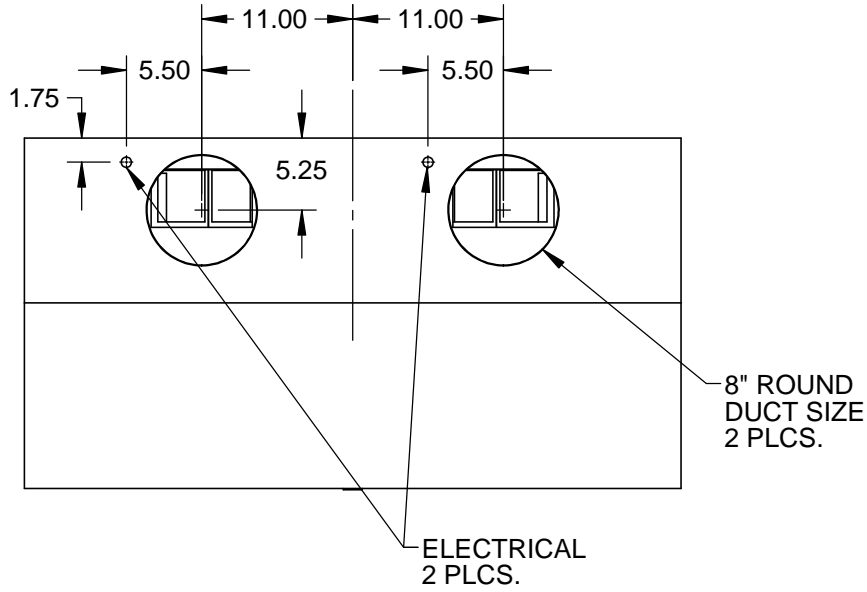

KVP48: 48" VENTILATION HOOD, PRO CANOPY, 1200 CFM

SPECIFICATIONS:

WEIGHT: 95 LBS.
VOLTAGE: 120V - 60Hz
CURRENT: 7.5A
CFM (EQUIV. CFM): 1200 (1800)
NOISE: 6.6 Sones
OF LIGHTS: 3