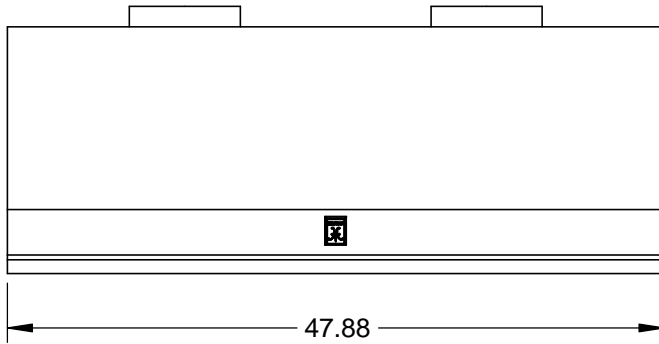

KVP48: 48" VENTILATION HOOD, PRO CANOPY, 1200 CFM

SPECIFICATIONS:

WEIGHT: 95 LBS.
VOLTAGE: 120V - 60Hz
CURRENT: 7.5A
CFM (EQUIV. CFM): 1200 (1800)
NOISE: 6.6 Sones
OF LIGHTS: 3