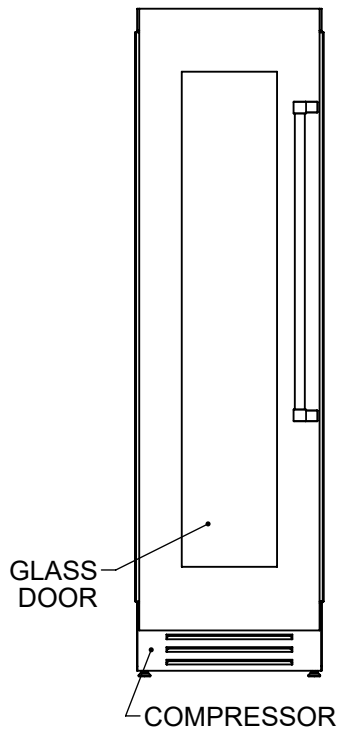

# KWCL24: 24" WINE COLUMN, LEFT HINGED

NOTE: A 90° DOOR OPENING IS SUFFICIENT TO ALLOW FULL EXTRACTION OF THE INNER DRAWERS, EVEN IF THE APPLIANCE IS DIRECTLY ADJACENT TO A WALL. HOWEVER IF 105° OPENING IS DESIRED, THEN POSITION APPLIANCE AT 8" DISTANCE SHOWN.

**CUTOUT REQUIREMENTS:**  
23-3/4"W X 84"H X 25"D

**SPECIFICATIONS:**

FRIDGE CAPACITY: 13 FT<sup>3</sup>  
 FREEZER CAPACITY: n/a  
 BOTTLE CAPACITY: 72  
 VOLTAGE: 115V - 60Hz  
 CURRENT: 1.4A  
 ENERGY USE: 296 kWh/yr  
 REFRIGERANT: R134a  
 FRIDGE GAS FILL: 6.0 oz  
 FREEZER GAS FILL: n/a  
 WEIGHT: 452 LBS.