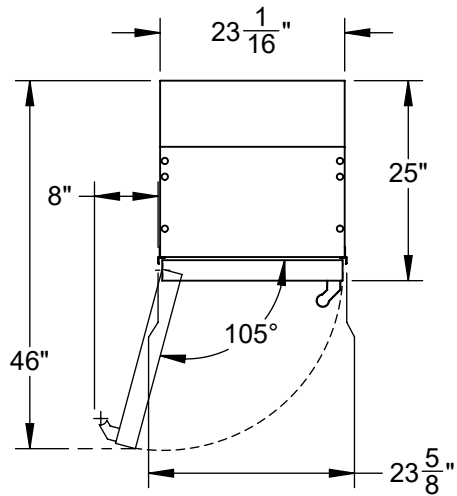

# KWCL24: 24" WINE COLUMN, LEFT HINGED

NOTE: A 90° DOOR OPENING IS SUFFICIENT TO ALLOW FULL EXTRACTION OF THE INNER DRAWERS, EVEN IF THE APPLIANCE IS DIRECTLY ADJACENT TO A WALL. HOWEVER IF 105° OPENING IS DESIRED, THEN POSITION APPLIANCE AT 8" DISTANCE SHOWN.

**CUTOUT REQUIREMENTS:**  
23-3/4"W X 84"H X 25"D

**SPECIFICATIONS:**

FRIDGE CAPACITY: 13 FT<sup>3</sup>  
 FREEZER CAPACITY: n/a  
 BOTTLE CAPACITY: 72  
 VOLTAGE: 115V - 60Hz  
 CURRENT: 1.4A  
 ENERGY USE: 296 kWh/yr  
 REFRIGERANT: R134a  
 FRIDGE GAS FILL: 6.0 oz  
 FREEZER GAS FILL: n/a  
 WEIGHT: 452 LBS.