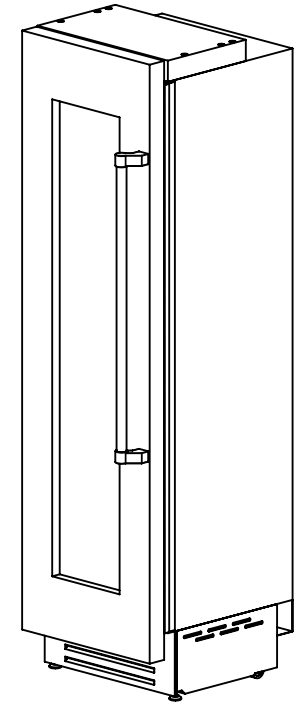

# KWCL24: 24" WINE COLUMN, LEFT HINGED

NOTE: A 90° DOOR OPENING IS SUFFICIENT TO ALLOW FULL EXTRACTION OF THE INNER DRAWERS, EVEN IF THE APPLIANCE IS DIRECTLY ADJACENT TO A WALL. HOWEVER IF 105° OPENING IS DESIRED, THEN POSITION APPLIANCE AT 8" DISTANCE SHOWN.

**CUTOUT REQUIREMENTS:**  
23-3/4"W X 84"H X 25"D

**SPECIFICATIONS:**

FRIDGE CAPACITY: 13 FT<sup>3</sup>  
 FREEZER CAPACITY: n/a  
 BOTTLE CAPACITY: 72  
 VOLTAGE: 115V - 60Hz  
 CURRENT: 1.4A  
 ENERGY USE: 296 kWh/yr  
 REFRIGERANT: R134a  
 FRIDGE GAS FILL: 6.0 oz  
 FREEZER GAS FILL: n/a  
 WEIGHT: 452 LBS.