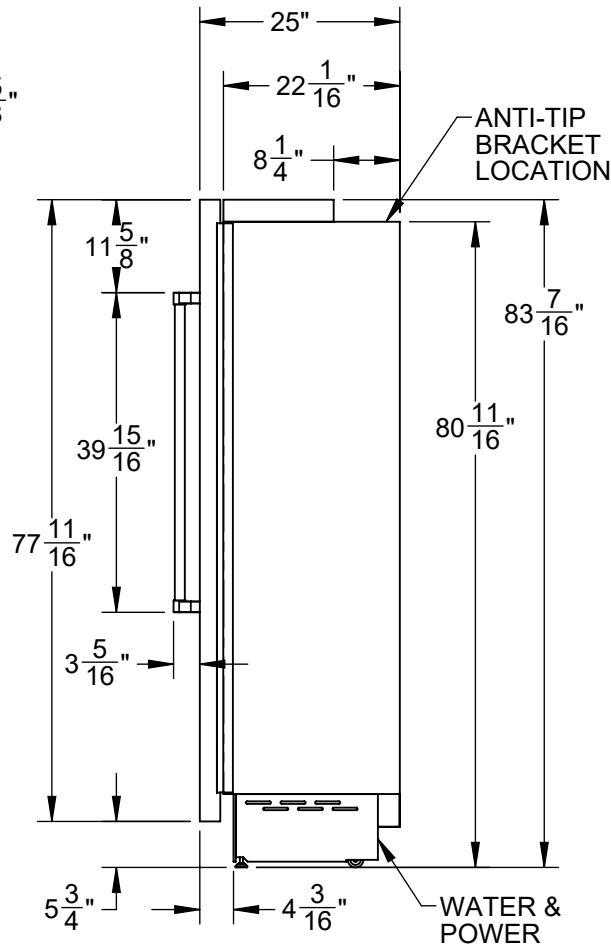

# KWCL24: 24" WINE COLUMN, LEFT HINGED

NOTE: A 90° DOOR OPENING IS SUFFICIENT TO ALLOW FULL EXTRACTION OF THE INNER DRAWERS, EVEN IF THE APPLIANCE IS DIRECTLY ADJACENT TO A WALL. HOWEVER IF 105° OPENING IS DESIRED, THEN POSITION APPLIANCE AT 8" DISTANCE SHOWN.

**CUTOUT REQUIREMENTS:**  
23-3/4"W X 84"H X 25"D

**SPECIFICATIONS:**

FRIDGE CAPACITY: 13 FT<sup>3</sup>  
 FREEZER CAPACITY: n/a  
 BOTTLE CAPACITY: 72  
 VOLTAGE: 115V - 60Hz  
 CURRENT: 1.4A  
 ENERGY USE: 296 kWh/yr  
 REFRIGERANT: R134a  
 FRIDGE GAS FILL: 6.0 oz  
 FREEZER GAS FILL: n/a  
 WEIGHT: 452 LBS.