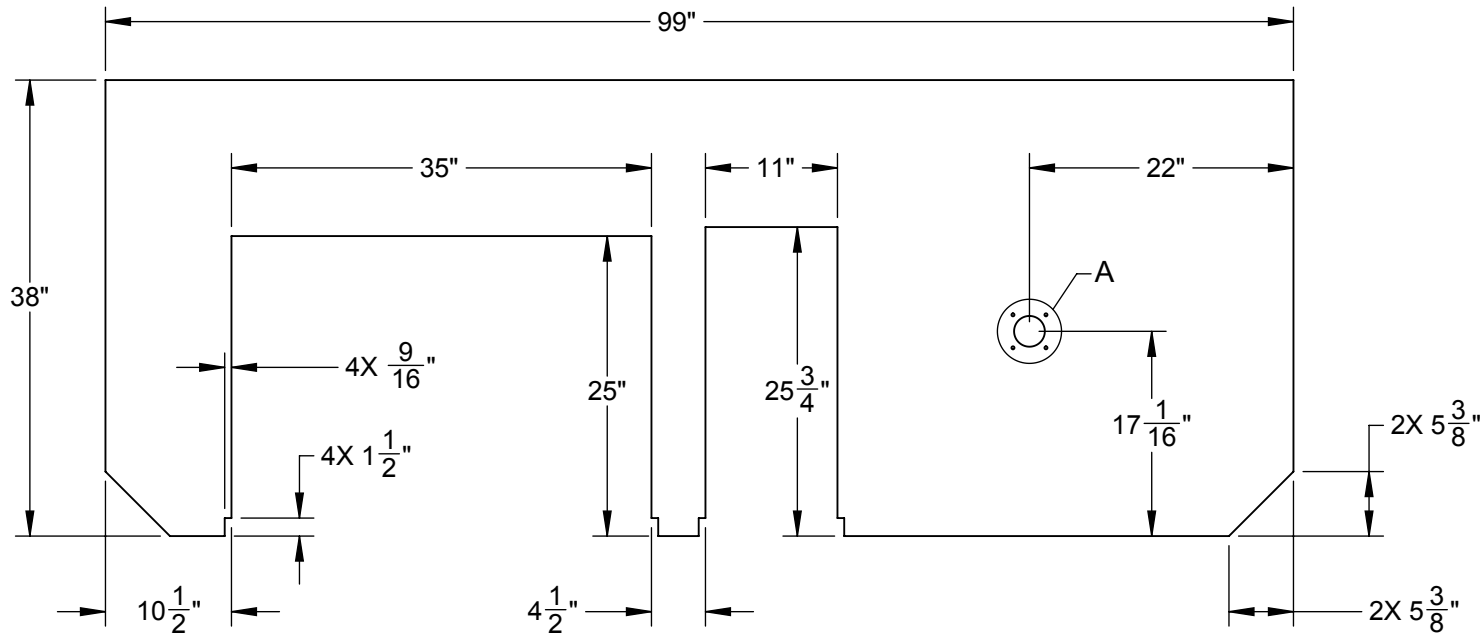

GES08: RECOMMENDED COUNTERTOP DIMENSIONS (8 FT.)

TOP VIEW (8' COUNTERTOP)

RIGHT VIEW

OPTIONAL CUTOUT FOR BEER DISPENSER

1 1/2"
 SUGGESTED HEIGHT
 (INCLUDING SUBSTRATE)

DETAIL A