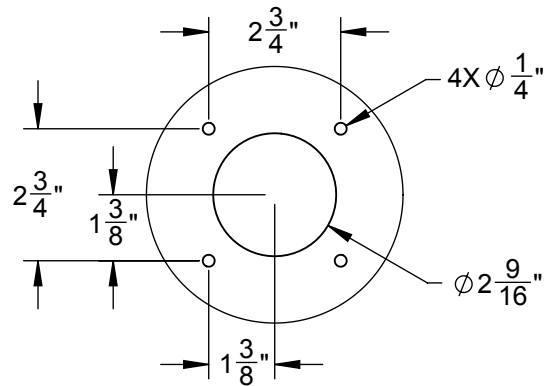

GES08: RECOMMENDED COUNTERTOP DIMENSIONS (8 FT.)

TOP VIEW (8' COUNTERTOP)

RIGHT VIEW

OPTIONAL CUTOUT FOR BEER DISPENSER

1 1/2"
 SUGGESTED HEIGHT
 (INCLUDING SUBSTRATE)

DETAIL A