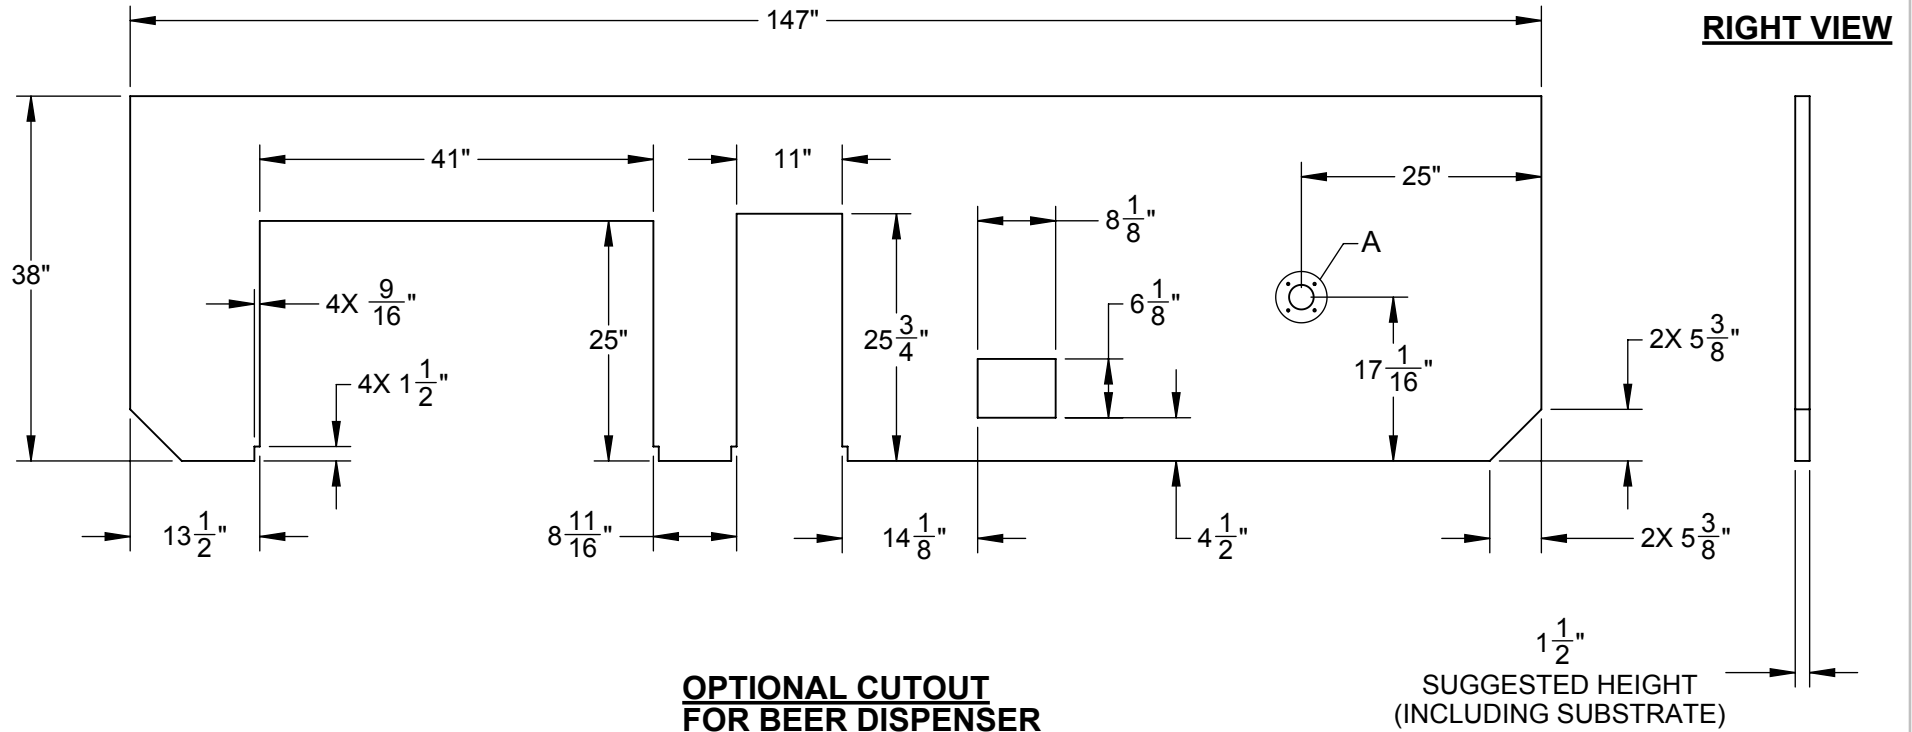

GES12: RECOMMENDED COUNTERTOP DIMENSIONS (12 FT.)

TOP VIEW (12' COUNTERTOP)

OPTIONAL CUTOUT FOR BEER DISPENSER

DETAIL A