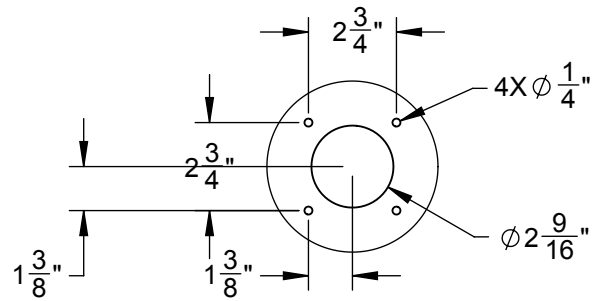

GES12: RECOMMENDED COUNTERTOP DIMENSIONS (12 FT.)

TOP VIEW (12' COUNTERTOP)

OPTIONAL CUTOUT FOR BEER DISPENSER

DETAIL A