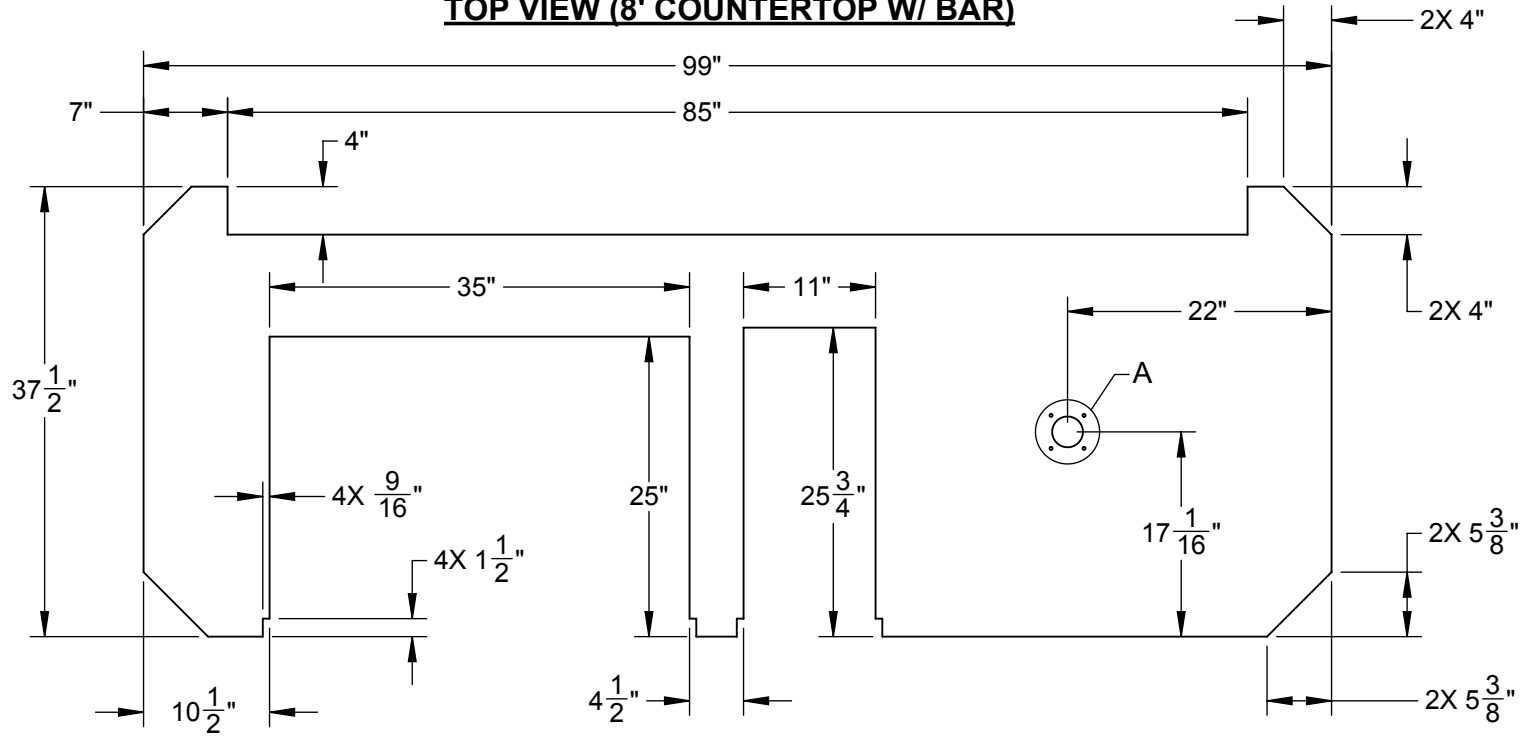

GESB08: RECOMMENDED COUNTERTOP W/ BAR DIMENSIONS (8 FT.)

**TOP VIEW (8' COUNTERTOP W/ BAR)**

**RIGHT VIEW**

1 1/2"  
SUGGESTED HEIGHT  
(INCLUDING SUBSTRATE)

**OPTIONAL CUTOUT  
FOR BEER DISPENSER**

**DETAIL A**

GESB08: RECOMMENDED BARTOP DIMENSIONS (8 FT.)