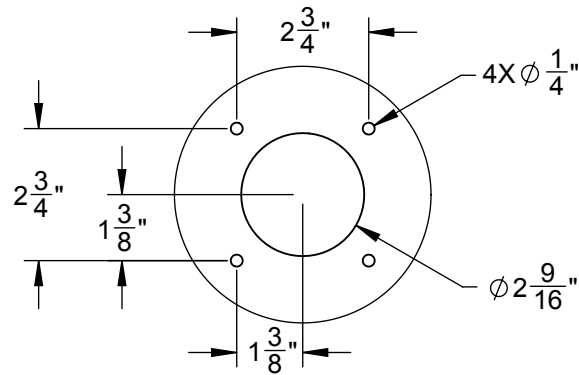

GESB08: RECOMMENDED COUNTERTOP W/ BAR DIMENSIONS (8 FT.)

**TOP VIEW (8' COUNTERTOP W/ BAR)**

**RIGHT VIEW**

1 1/2"  
SUGGESTED HEIGHT  
(INCLUDING SUBSTRATE)

**OPTIONAL CUTOUT  
FOR BEER DISPENSER**

**DETAIL A**

GESB08: RECOMMENDED BARTOP DIMENSIONS (8 FT.)